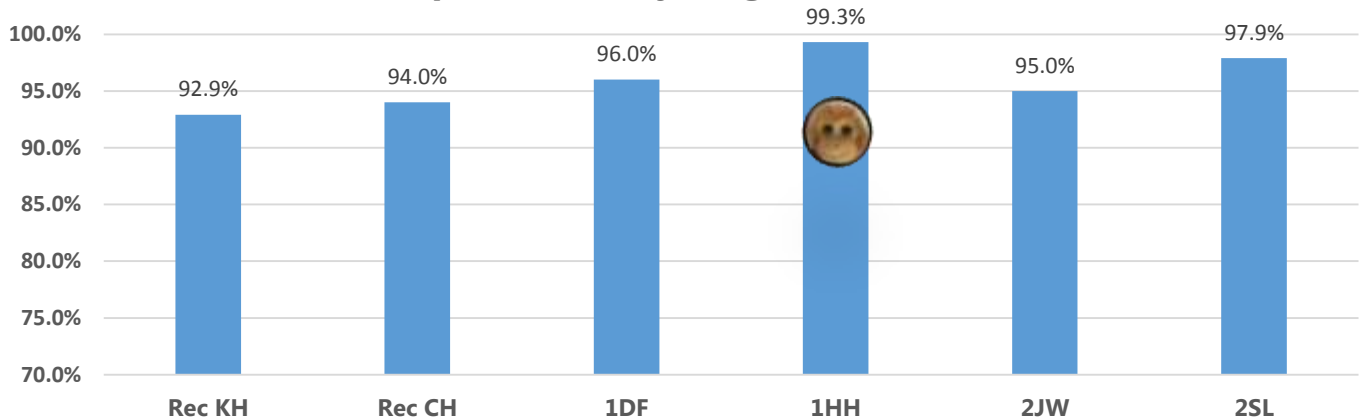

**Leamington Community Primary School**  
**Attendance Results**  
**Week: 11<sup>th</sup> Dec – Dec 15<sup>th</sup> 2017**

**Our winners this week:**

**Congratulations** to classes **1HH & 2SL** for excellent attendance this week!

**Reception and Key Stage 1 Attendance**

**Our winners this week:**

Congratulations to classes **4CC, 6FB & 4LT** for excellent attendance this week!

***Our whole school attendance target is 96%! This week our attendance was 97.3%***