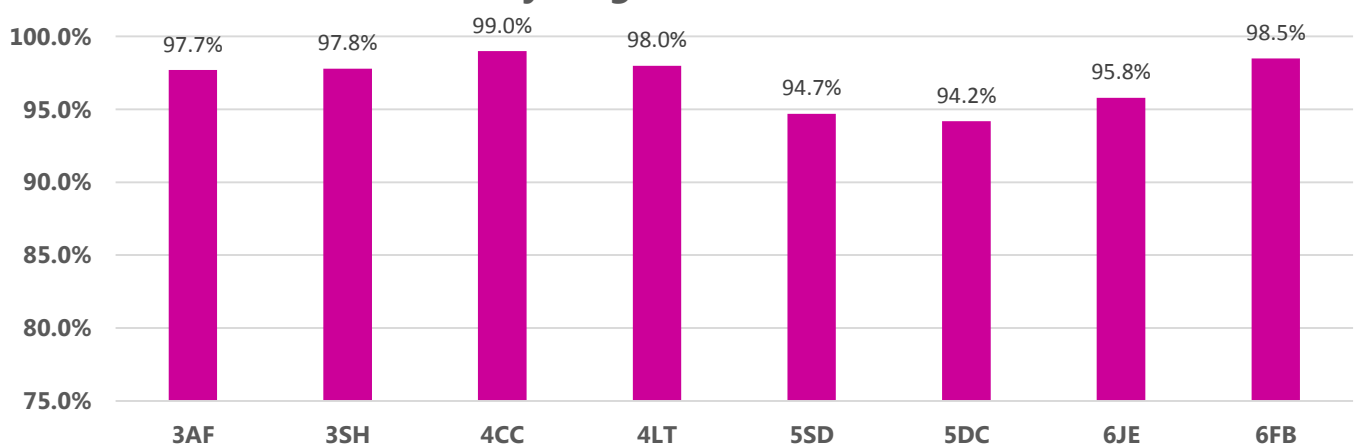

**Leamington Community Primary School**  
**Attendance Results**  
**Week: 11<sup>th</sup> Dec – Dec 15<sup>th</sup> 2017**

**Our winners this week:**

**Congratulations** to classes **1HH & 2SL** for excellent attendance this week!

**Reception and Key Stage 1 Attendance**

**Our winners this week:**

Congratulations to classes **4CC, 6FB & 4LT** for excellent attendance this week!

***Our whole school attendance target is 96%! This week our attendance was 97.3%***

**Key Stage 2 Attendance**

**Attendance Anthony:**

This week Attendance Anthony will be joining class **1HH!**

Check out the school website next week to see what they got up to...