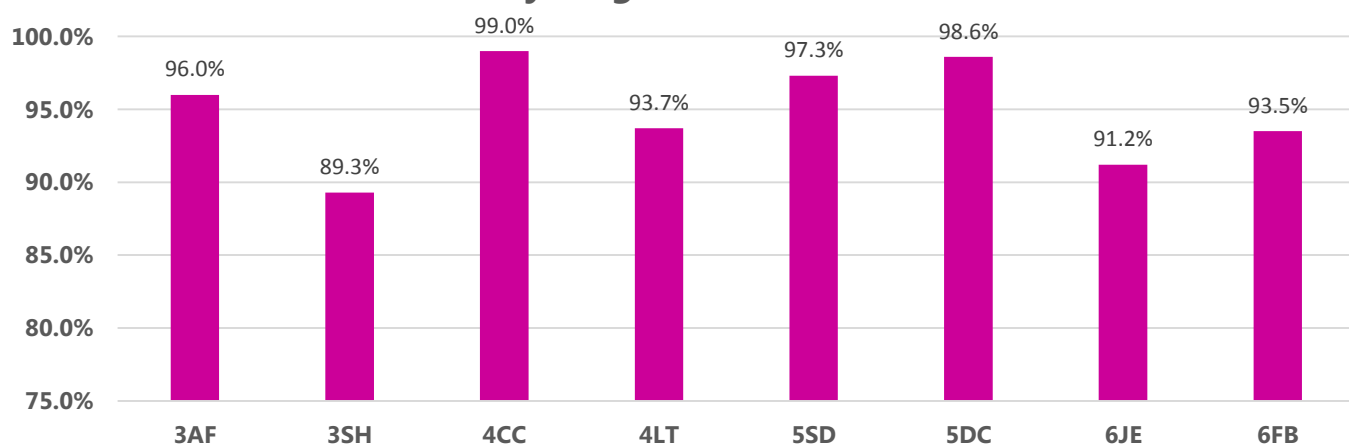

Reception and Key Stage 1 Attendance

Our winners this week:

Congratulations to classes **4CC** for excellent attendance this week!

Our whole school attendance target is 96%! This week our attendance was 96.2%

Key Stage 2 Attendance

Attendance Anthony:

This week Attendance Anthony will be joining class **1HH!**

Check out the school website next week to see what they got up to...