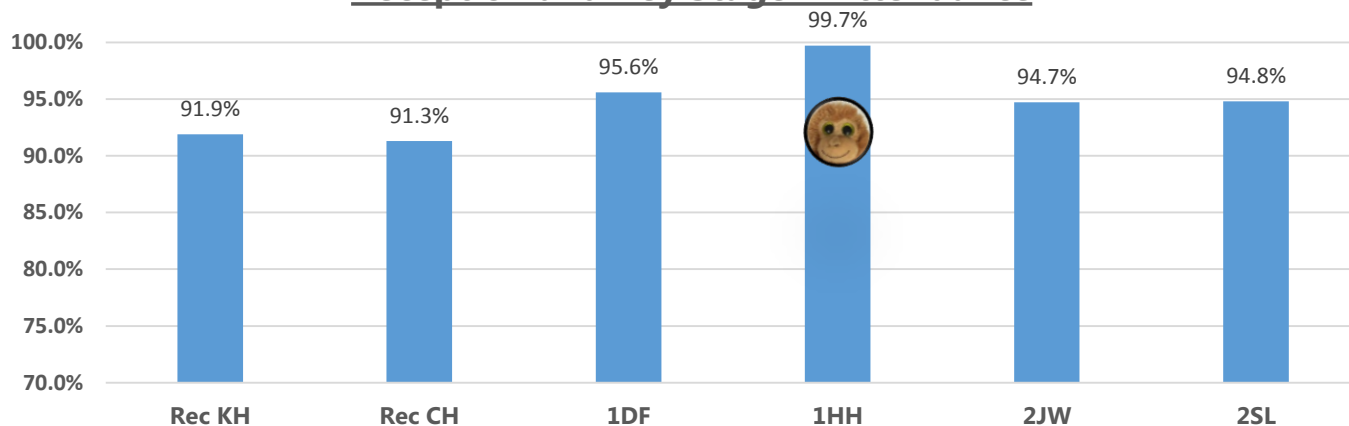

Leamington Community Primary School

Attendance Results

Week: 4th Dec – Dec 8th 2017

Our winners this week:

Congratulations to classes **1HH** for excellent attendance this week!

Attendance Champion in **KS1** is **Michelle Onokpe** Well Done!

Reception and Key Stage 1 Attendance

Our winners this week:

Congratulations to classes **4CC** for excellent attendance this week!

Our whole school attendance target is 96%! This week our attendance was 96.2%