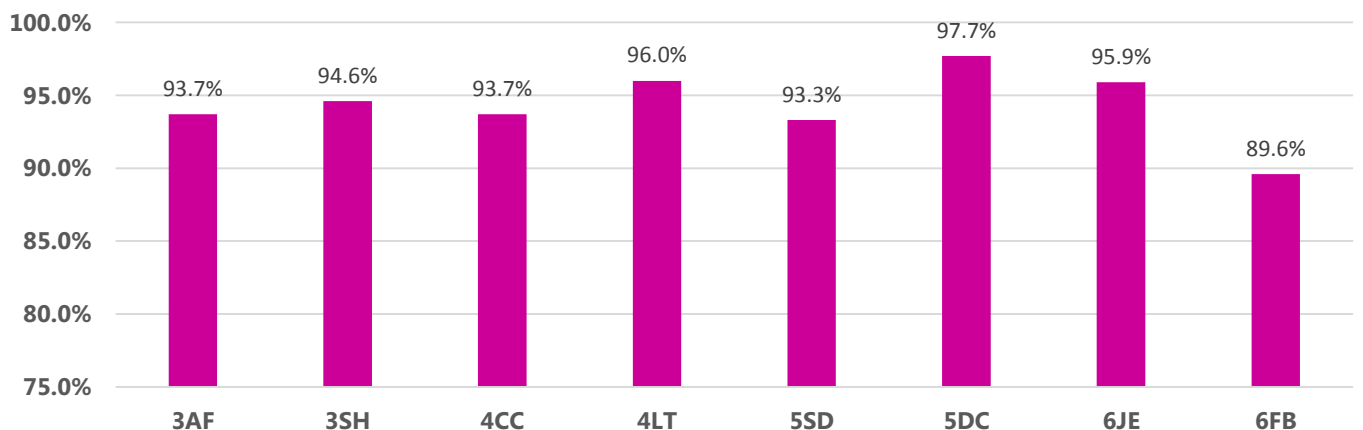

Key Stage 2 Attendance