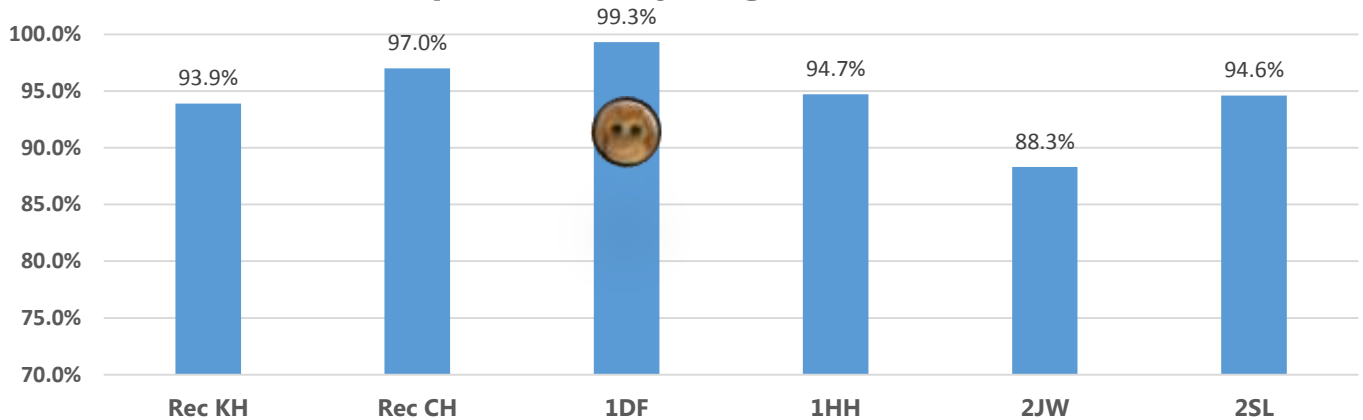

Leamington Community Primary School
Attendance Results
Week: 29th Jan – Feb 2nd 2018

Our winners this week:

Congratulations to class **1DF** for excellent attendance this week!

Attendance Champion in KS1 is **Charlie Dobbin** **Well Done!**

Reception and Key Stage 1 Attendance