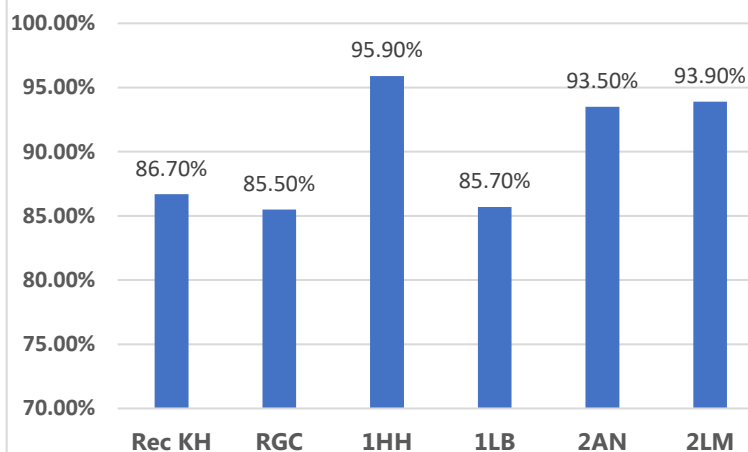

Whole school attendance this week:
93.5%

Whole school target attendance:
97.0%

Reception and Key Stage 1 Attendance

Key Stage 2 Attendance

Attendance Buddies:

Oscar, Frankie, Jake, Kacper, Millie, Freya, Lewis, Gloria, Stephen and Lanfiatte.

This week's Winners

Congratulations to classes **3LT & 1HH** for excellent attendance this week! **97.0% & 95.9%**. Well Done!

NEWS

Don't forget if your child is not going to be in school to **let school know before 9am** by either telephone, school app or email the school office (office@leamington.liverpool.sch.uk)