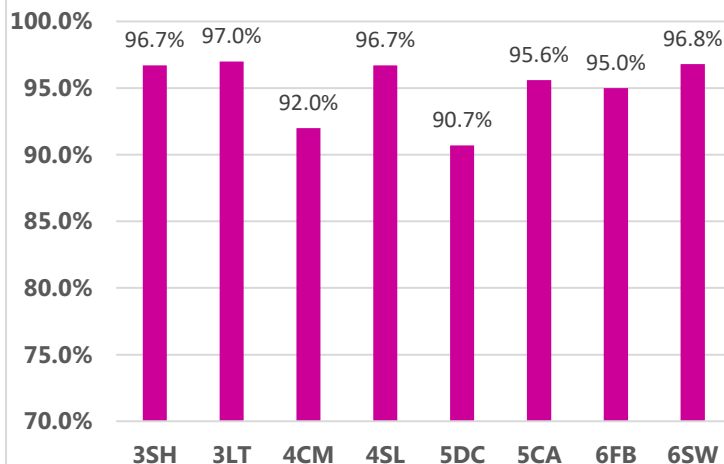

Whole school attendance this week:
93.5%

Whole school target attendance:
97.0%

Reception and Key Stage 1 Attendance

Key Stage 2 Attendance

Attendance Buddies:

Oscar, Frankie, Jake, Kacper, Millie, Freya, Lewis, Gloria, Stephen and Lanfiatte.

This week's Winners

Congratulations to classes **3LT & 1HH** for excellent attendance this week! **97.0% & 95.9%**. Well Done!

NEWS

Don't forget if your child is not going to be in school to **let school know before 9am** by either telephone, school app or email the school office (office@leamington.liverpool.sch.uk)