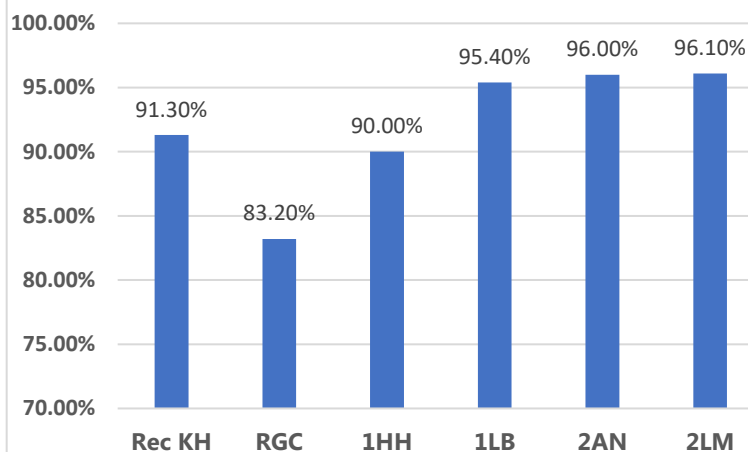

Whole school attendance this week:
94.4%

Whole school target attendance:
97.0%

Reception and Key Stage 1 Attendance

Key Stage 2 Attendance

Attendance Buddies:

Oscar, Frankie, Jake, Kacper, Millie, Freya, Lewis, Gloria, Stephen and Lanfiatte.

This week's Winners

Congratulations to classes **6FB & 2LM** for excellent attendance this week! **98.3% & 96.1%**. Well Done!

NEWS

Don't forget if your child is not going to be in school to **let school know before 9am** by either telephone, school app or email the school office (office@leamington.liverpool.sch.uk)