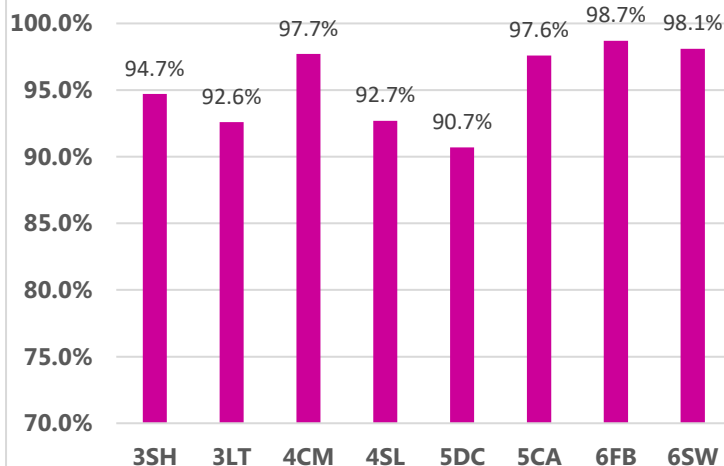

Whole school attendance this week:
94.4%

Whole school target attendance:
97.0%

Reception and Key Stage 1 Attendance

Key Stage 2 Attendance

Attendance Buddies:

Oscar, Frankie, Jake, Kacper, Millie, Freya, Lewis, Gloria, Stephen and Lanfiatte.

This week's Winners

Congratulations to classes **6FB & 2LM** for excellent attendance this week! **98.3% & 96.1%**. Well Done!

NEWS

Don't forget if your child is not going to be in school to **let school know before 9am** by either telephone, school app or email the school office (office@leamington.liverpool.sch.uk)

We have noticed a trend where a lot of students are not in school on Fridays, please remember that Friday is a school day and your child is expected to attend.

A whole year has 365 days. A school year only has 190 days. Every day counts!