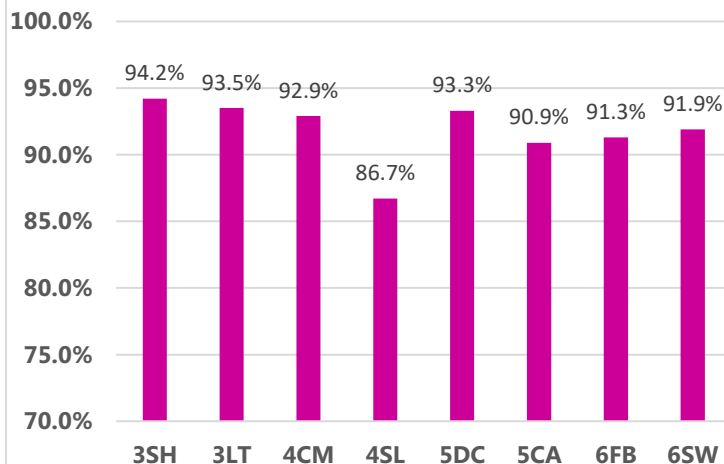

Whole school attendance this week:
93.5%

Whole school target attendance:
97.0%

Reception and Key Stage 1 Attendance

Key Stage 2 Attendance

Attendance Buddies:

Oscar, Frankie, Jake, Kacper, Millie, Freya, Lewis, Gloria, Stephen and Lanfiatte.

This week's Winners

Congratulations to classes **6FB & 1LB** for excellent attendance this week! **97.5% & 97.0%**. Well Done!

NEWS

Don't forget if your child is not going to be in school to **let school know before 9am** by either telephone, school app or email the school office (office@leamington.liverpool.sch.uk)

We have noticed a trend where a lot of students are not in school on Fridays, please remember that Friday is a school day and your child is expected to attend.

A whole year has 365 days. A school year only has 190 days. Every day counts!