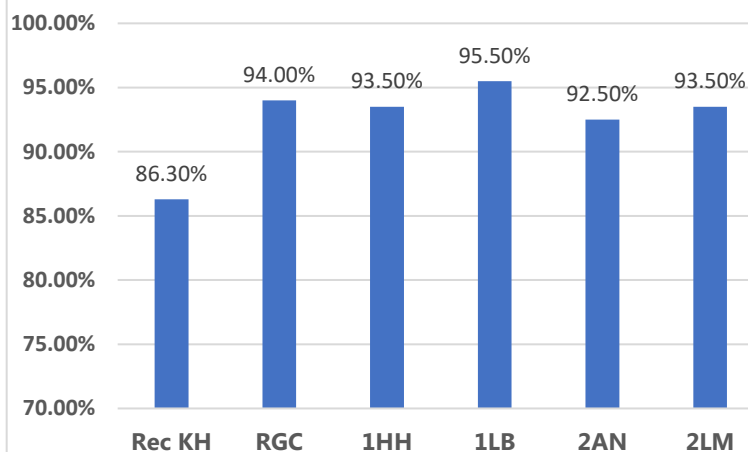

Whole school attendance this week:
93.5%

Whole school target attendance:
97.0%

Reception and Key Stage 1 Attendance

Key Stage 2 Attendance

Attendance Buddies:

Oscar, Frankie, Jake, Kacper, Millie, Freya, Lewis, Gloria, Stephen and Lanfiatte.

This week's Winners

Congratulations to classes **6FB & 1LB** for excellent attendance this week! **97.5% & 97.0%**. Well Done!

NEWS

Don't forget if your child is not going to be in school to **let school know before 9am** by either telephone, school app or email the school office (office@leamington.liverpool.sch.uk)