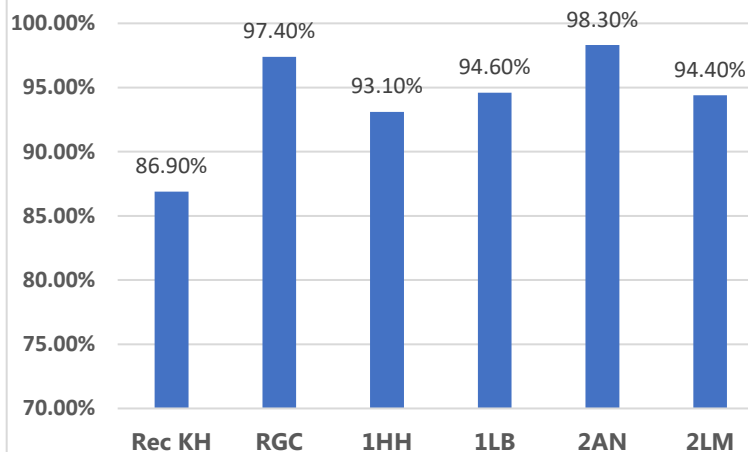

Whole school attendance this week:
95.6%

Whole school target attendance:
97.0%

Reception and Key Stage 1 Attendance

Key Stage 2 Attendance

Attendance Buddies:

Oscar, Frankie, Jake, Kacper, Millie, Freya, Lewis, Gloria, Stephen and Lanfiatte.

This week's Winners

Congratulations to classes **4SL & 2AN** for excellent attendance this week! **98.3% & 98.3%**. Well Done!

NEWS

Don't forget if your child is not going to be in school to **let school know before 9am** by either telephone, school app or email the school office (office@leamington.liverpool.sch.uk)