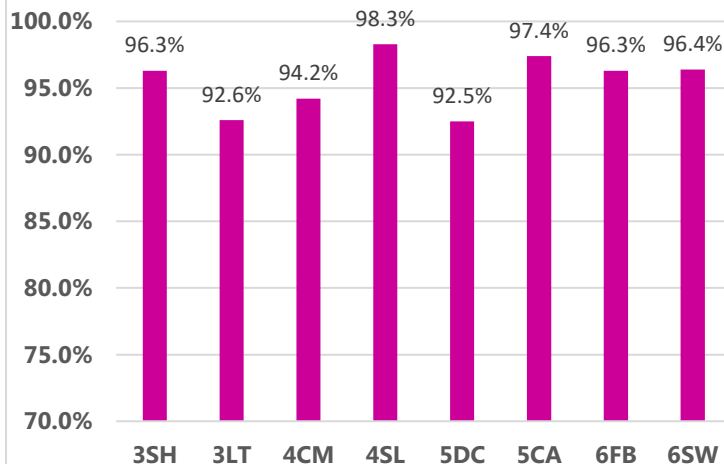

Whole school attendance this week:
95.6%

Whole school target attendance:
97.0%

Reception and Key Stage 1 Attendance

Key Stage 2 Attendance

Attendance Buddies:

Oscar, Frankie, Jake, Kacper, Millie, Freya, Lewis, Gloria, Stephen and Lanfiatte.

This week's Winners

Congratulations to classes **4SL & 2AN** for excellent attendance this week! **98.3% & 98.3%**. Well Done!

NEWS

Don't forget if your child is not going to be in school to **let school know before 9am** by either telephone, school app or email the school office (office@leamington.liverpool.sch.uk)