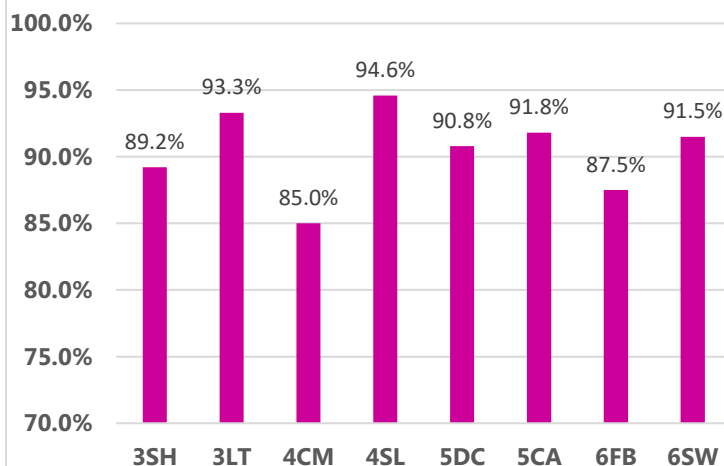

Key Stage 2 Attendance

Attendance Buddies:

Oscar, Frankie, Jake, Kacper, Millie, Freya, Lewis, Gloria, Stephen and Lanfiatte.

This week's Winners

Congratulations to classes **4SL & 2AN** for excellent attendance this week! **96.7% & 94.6%**. Well Done!

NEWS

Don't forget if your child is not going to be in school to **let school know before 9am** by either telephone, school app or email the school office (office@leamington.liverpool.sch.uk) if we do not hear from you this will be considered a safeguarding concern.

Please remember holidays **should not** be taken during term time.

A whole year has 365 days. A school year only has 190 days. Every day counts!

Joke Corner

Q. Why did the picture go to jail?

A. It was framed!

Attendance Raffle Winners

RKH - Olivia	RGC - Olivia
1HH - Kane	1LB - Amelia
2LM - Malachy	2AN - Deborah
3SH - Amelia	3LT - Rachael
4CM - Oliver	4SL - Liliana
5CA - Lewis	5DC - Emmie
6FB - Shahd	6SW - Halle

Thank you for working together to achieve excellent attendance!

Attendance Disco

The class with the highest dojo points at the end of the term will attend the disco!

The higher the class attendance the more dojo points you earn!!

RKH -	RGC - 1 Dojo
1HH -	1LB - 3 Dojos
2LM - 1Dojo	2AN - 4 Dojos
3SH - 2 Dojos	3LT - 1 Dojo
4CM -	4SL - 3 Dojos
5CA - 3 Dojos	5DC -
6FB - 4 Dojos	6SW - 4 Dojos