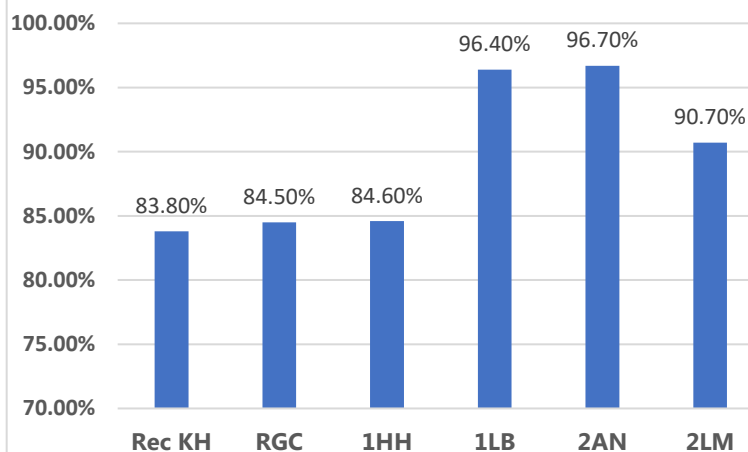

**Whole school attendance this week:**  
**90.5%**

**Whole school target attendance:**  
**97.0%**

### Reception and Key Stage 1 Attendance