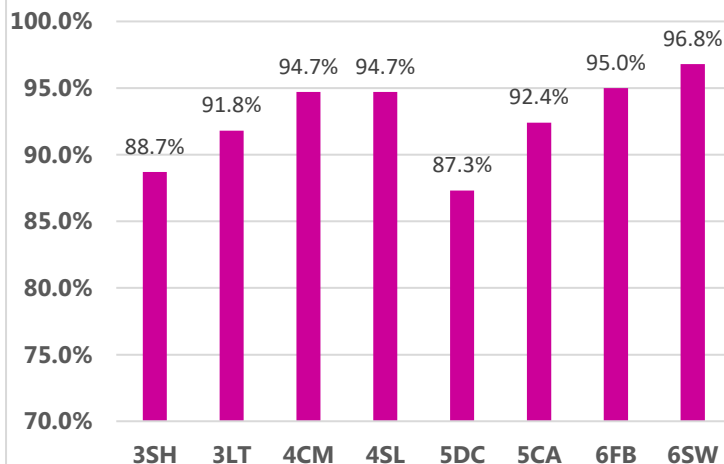

Whole school attendance this week:
92.3%

Whole school target attendance:
97.0%

Reception and Key Stage 1 Attendance

Key Stage 2 Attendance

Attendance Buddies:

Oscar, Frankie, Jake, Kacper, Millie, Freya, Lewis, Gloria, Stephen and Lanfiatte.

This week's Winners

Congratulations to classes **6SW & 2AN** for excellent attendance this week! **96.8% & 97.9%**. Well Done!

NEWS

Don't forget if your child is not going to be in school to **let school know before 9am** by either telephone, school app or email the school office (office@leamington.liverpool.sch.uk) if we do not hear from you this will be considered a safeguarding concern.

Please remember holidays should not be taken during term time.

A whole year has 365 days. A school year only has 190 days. Every day counts!

Joke Corner

Q. Why do seagulls fly over the sea?

A. Because if they flew over the bay, they would be bagels!

Attendance Disco

The class with the highest dojo points at the end of the term will attend the disco!

The higher the class attendance the more dojo points you earn!!

RKH -	RGC - 1 Dojo
1HH -	1LB - 3 Dojos
2LM - 1Dojo	2AN - 6 Dojos
3SH - 2 Dojos	3LT - 1 Dojo
4CM -	4SL - 3 Dojos
5CA - 3 Dojos	5DC -
6FB - 4 Dojos	6SW - 5 Dojos