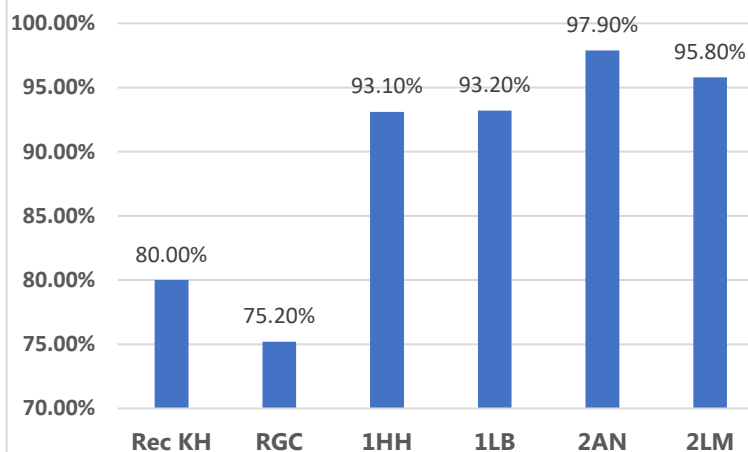

Whole school attendance this week:
92.3%

Whole school target attendance:
97.0%

Reception and Key Stage 1 Attendance

Key Stage 2 Attendance

Attendance Buddies:

Oscar, Frankie, Jake, Kacper, Millie, Freya, Lewis, Gloria, Stephen and Lanfiatte.

This week's Winners

Congratulations to classes **6SW & 2AN** for excellent attendance this week! **96.8% & 97.9%**. Well Done!

NEWS

Don't forget if your child is not going to be in school to **let school know before 9am** by either telephone, school app or email the school office (office@leamington.liverpool.sch.uk) if we do not hear from you this will be considered a safeguarding concern.

Please remember holidays should not be taken during term time.

A whole year has 365 days. A school year only has 190 days. Every day counts!

Joke Corner

Q. Why do seagulls fly over the sea?

A. Because if they flew over the bay, they would be bagels!

Attendance Disco

The class with the highest dojo points at the end of the term will attend the disco!

The higher the class attendance the more dojo points you earn!!

RKH -	RGC - 1 Dojo
1HH -	1LB - 3 Dojos
2LM - 1Dojo	2AN - 6 Dojos
3SH - 2 Dojos	3LT - 1 Dojo
4CM -	4SL - 3 Dojos
5CA - 3 Dojos	5DC -
6FB - 4 Dojos	6SW - 5 Dojos