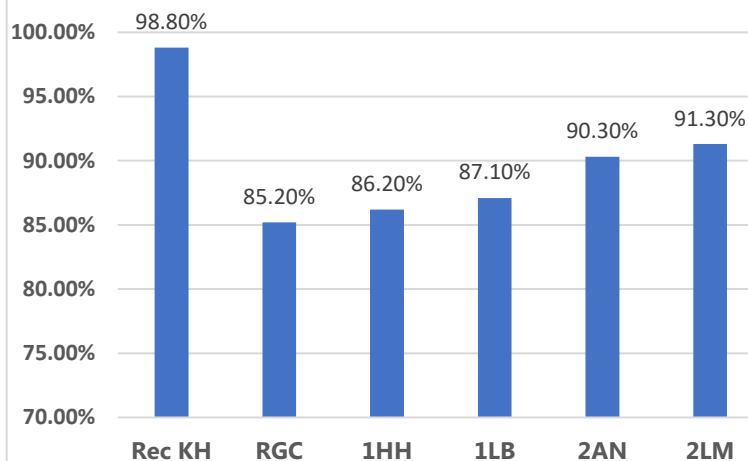

Leamington Community Primary School

Attendance Newsletter

Week: 27th June – 1st July 2022

Whole school attendance this week:
93.0%

Whole school target attendance:
97.0%

Reception and Key Stage 1 Attendance

Key Stage 2 Attendance

Attendance Buddies:

Oscar, Frankie, Jake, Kacper, Millie, Freya, Lewis, Gloria, Stephen and Lanfiatte.

This week's Winners

Congratulations to classes **5CA & RKH** for excellent attendance this week! **97.6% & 98.8%**. Well Done!

Attendance Disco

The class with the highest dojo points at the end of the term will attend the disco!

The higher the class attendance the more dojo points you earn!!

RKH - 2 Dojos	RGC - 2 Dojos
1HH -	1LB - 5 Dojos
2LM - 1Dojo	2AN - 6 Dojos
3SH - 2 Dojos	3LT - 1 Dojo
4CM - 1 Dojo	4SL - 4 Dojos
5CA -6 Dojos	5DC -
6FB - 3 Dojos	6SW - 5 Dojos