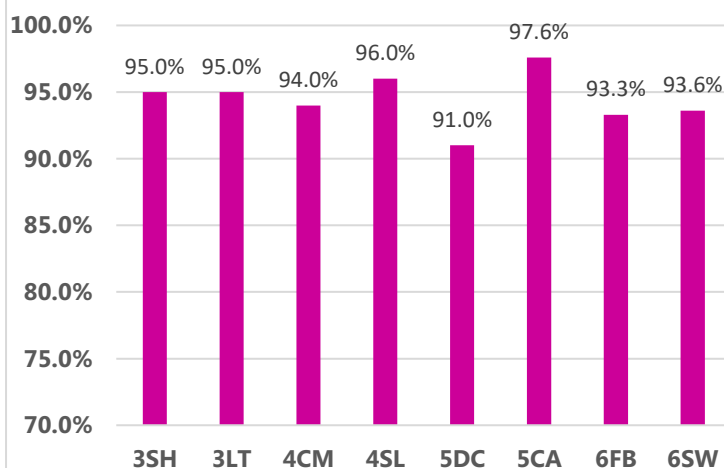

Leamington Community Primary School

Attendance Newsletter

Week: 27th June – 1st July 2022

Whole school attendance this week:
93.0%

Whole school target attendance:
97.0%

Reception and Key Stage 1 Attendance

Key Stage 2 Attendance

Attendance Buddies:

Oscar, Frankie, Jake, Kacper, Millie, Freya, Lewis, Gloria, Stephen and Lanfiatte.

This week's Winners

Congratulations to classes **5CA & RKH** for excellent attendance this week! **97.6% & 98.8%**. Well Done!

Attendance Disco

The class with the highest dojo points at the end of the term will attend the disco!

The higher the class attendance the more dojo points you earn!!

RKH - 2 Dojos	RGC - 2 Dojos
1HH -	1LB - 5 Dojos
2LM - 1Dojo	2AN - 6 Dojos
3SH - 2 Dojos	3LT - 1 Dojo
4CM - 1 Dojo	4SL - 4 Dojos
5CA -6 Dojos	5DC -
6FB - 3 Dojos	6SW - 5 Dojos