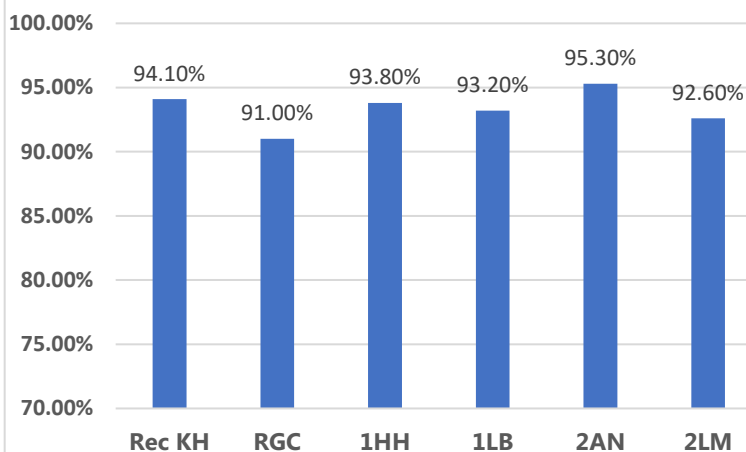

**Whole school attendance this week:**  
**93.1%**

**Whole school target attendance:**  
**97.0%**

### Reception and Key Stage 1 Attendance