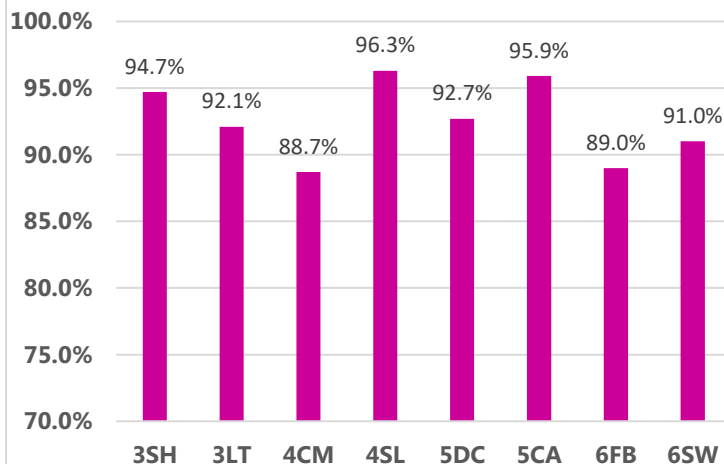

Key Stage 2 Attendance

Attendance Buddies:

Oscar, Frankie, Jake, Kacper, Millie, Freya, Lewis, Gloria, Stephen and Lanfiatte.

This week's Winners

Congratulations to classes **4SL & 2AN** for excellent attendance this week! **96.3% & 95.3%**. Well Done!

NEWS

Don't forget if your child is not going to be in school to **let school know before 9am** by either telephone, school app or email the school office (office@leamington.liverpool.sch.uk) if we do not hear from you this will be considered a safeguarding concern.

Please remember holidays should not be taken during term time.

A whole year has 365 days. A school year only has 190 days. Every day counts!

Joke Corner

Q. What do you call an alligator on a vest?

A. An investigator!

Attendance Raffle Winners

RKH - Scarlett	RGC - Archie
1HH - Teddy	1LB - Olivia
2LM - Hallie-Rae	2AN - George
3SH - Eleni	3LT - Ellie
4CM - George	4SL - Dotun
5CA - Lena	5DC - Maggie
6FB -	6SW -

Thank you for working together to achieve excellent attendance!

Attendance Disco

The class with the highest dojo points at the end of the term will attend the disco!

The higher the class attendance the more dojo points you earn!!

RKH - 2 Dojos	RGC - 2 Dojos
1HH -	1LB - 5 Dojos
2LM - 1Dojo	2AN - 6 Dojos
3SH - 2 Dojos	3LT - 1 Dojo
4CM - 1 Dojo	4SL - 5 Dojos
5CA -6 Dojos	5DC -
6FB - 3 Dojos	6SW - 5 Dojos