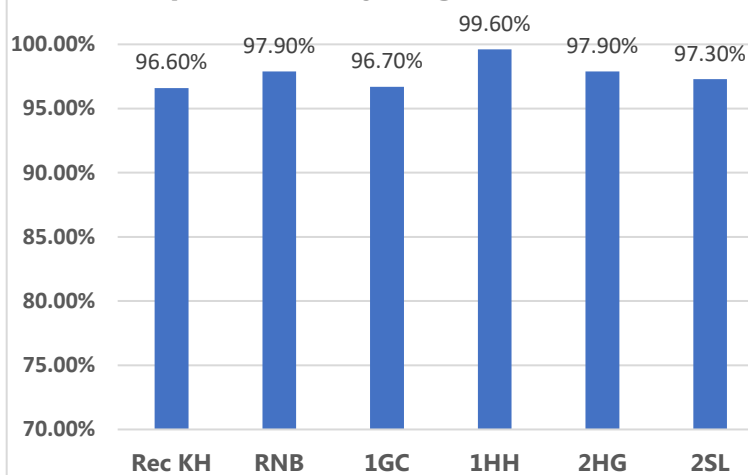

Leamington Community Primary School

Attendance Newsletter

Week: 5th Sept– 9th Sept 2022

Whole school attendance this week:
97.4%

Whole school target attendance:
97.0%

Reception and Key Stage 1 Attendance