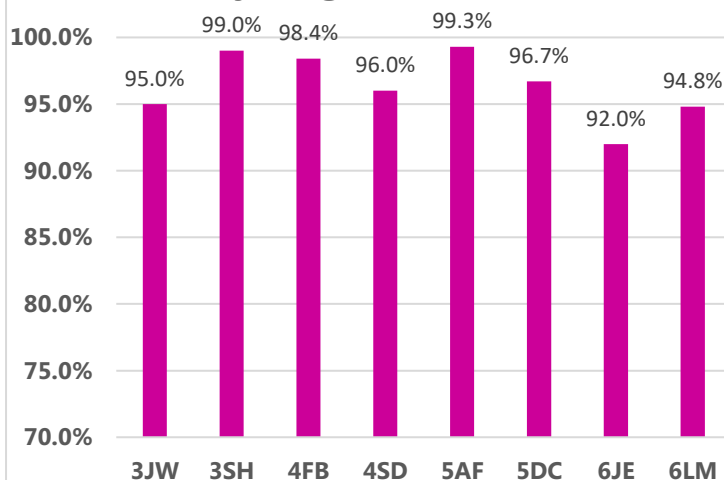

Key Stage 2 Attendance

Attendance Buddies:

COMING SOON

This week's Winners

Congratulations to classes **5AF & 1HH** for excellent attendance this week! **99.3 % & 99.6%** Well Done!

NEWS

Don't forget if your child is not going to be in school to **let school know before 9am** by either telephone, school app or email the school office (office@leamington.liverpool.sch.uk) if we do not hear from you this will be considered a safeguarding concern.

Please remember holidays should not be taken during term time.

A whole year has 365 days. A school year only has 190 days. Every day counts!

Joke Corner

Q. Why did the student eat their homework?

A. Because the teacher said it was a piece of cake!