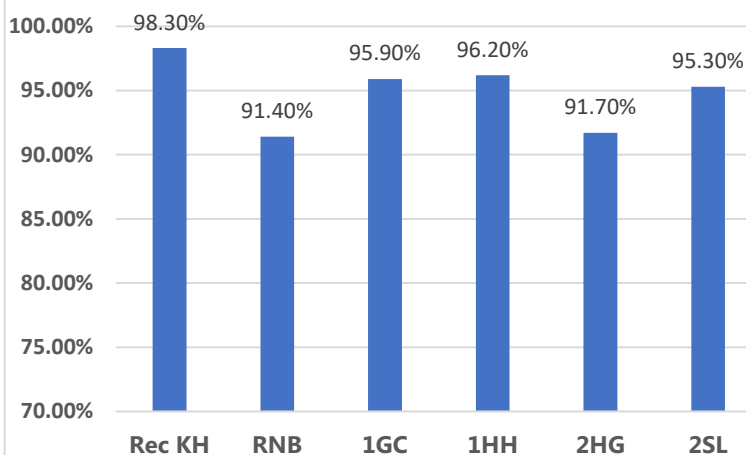

Whole school attendance this week:
95.1%

Whole school target attendance:
97.0%

Reception and Key Stage 1 Attendance

Key Stage 2 Attendance

Attendance Buddies: Gloria, Georgia, Thaiwa, Thomas, Ian Summer, Harry, George, Sophie, Stephanie and Noah

This week's Winners

Congratulations to classes **6LM & RKH** for excellent attendance this week! **97.9% & 98.9%** Well Done!
342 children had 100% attendance this week. Thankyou for working together to improve attendance!