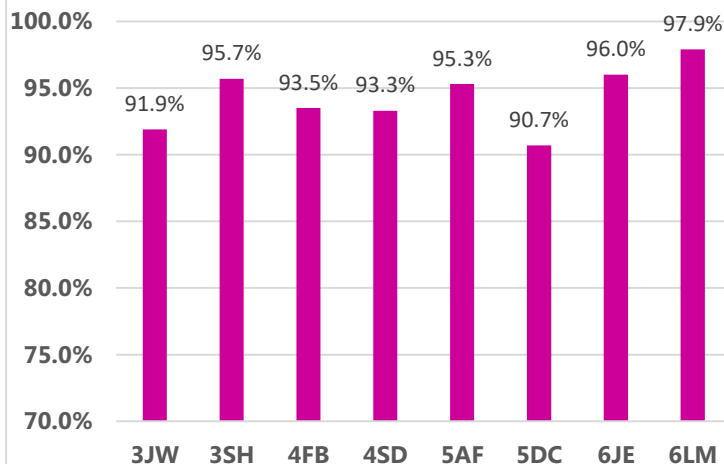

Whole school attendance this week:
95.1%

Whole school target attendance:
97.0%

Reception and Key Stage 1 Attendance

Key Stage 2 Attendance

Attendance Buddies: Gloria, Georgia, Thaiwa, Thomas, Ian Summer, Harry, George, Sophie, Stephanie and Noah

This week's Winners

Congratulations to classes **6LM & RKH** for excellent attendance this week! **97.9% & 98.9%** Well Done!
342 children had 100% attendance this week. Thankyou for working together to improve attendance!