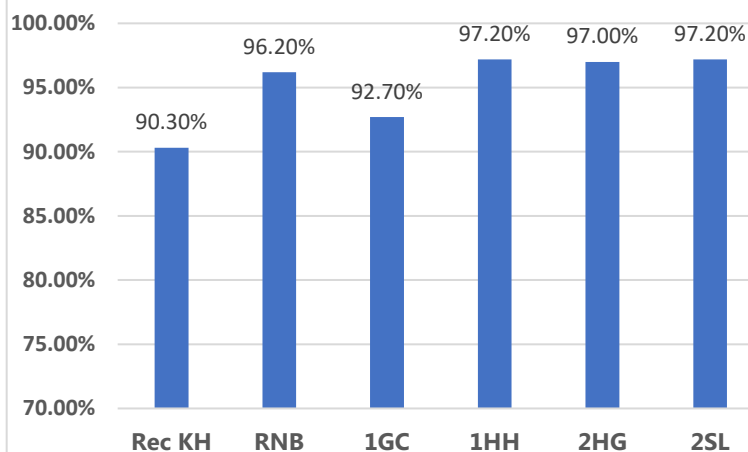

Whole school attendance this week:
96.3%

Whole school target attendance:
97.0%

Reception and Key Stage 1 Attendance

Key Stage 2 Attendance

Attendance Buddies: Gloria, Georgia, Thaiwa, Thomas, Ian Summer, Harry, George, Sophie, Stephanie and Noah

This week's Winners

Congratulations to classes **6JE, 1HH & 2SL** for excellent attendance this week! **100% & 97.2%** Well Done!

NEWS

Don't forget if your child is not going to be in school to **let school know before 9am** by either telephone, school app or email the school office (office@leamington.liverpool.sch.uk) if we do not hear from you this will be considered a safeguarding concern.

Please remember holidays should not be taken during term time.

A whole year has 365 days. A school year only has 190 days. Every day counts!

Joke Corner

Q. Why did the student eat their homework?

A. Because the teacher said it was a piece of cake!