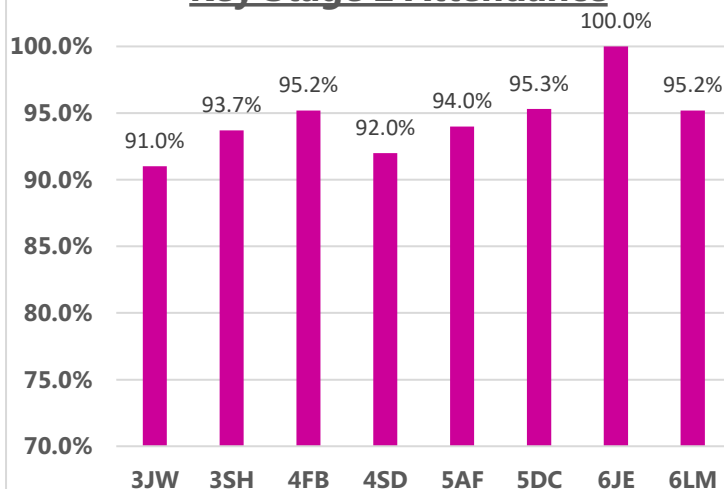

Whole school attendance this week:
96.3%

Whole school target attendance:
97.0%

Reception and Key Stage 1 Attendance

Key Stage 2 Attendance

Attendance Buddies: Gloria, Georgia, Thaiwa, Thomas, Ian Summer, Harry, George, Sophie, Stephanie and Noah

This week's Winners

Congratulations to classes **6JE, 1HH & 2SL** for excellent attendance this week! **100% & 97.2%** Well Done!

NEWS

Don't forget if your child is not going to be in school to **let school know before 9am** by either telephone, school app or email the school office (office@leamington.liverpool.sch.uk) if we do not hear from you this will be considered a safeguarding concern.

Please remember holidays should not be taken during term time.

A whole year has 365 days. A school year only has 190 days. Every day counts!

Joke Corner

Q. Why did the student eat their homework?

A. Because the teacher said it was a piece of cake!