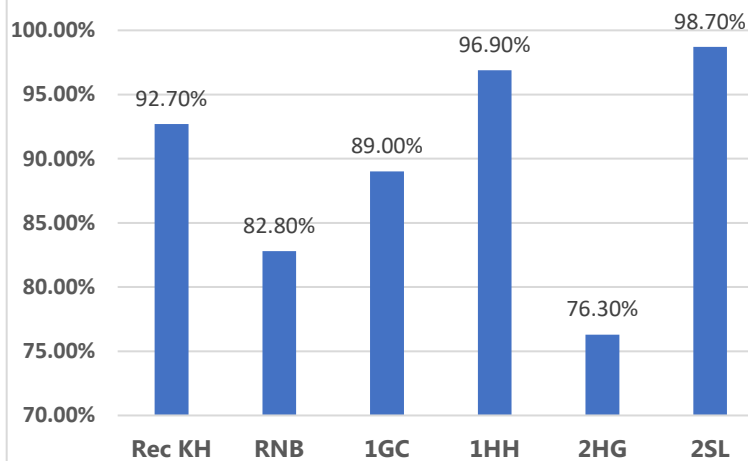

**Whole school attendance this week:**  
**95.3%**

**Whole school target attendance:**  
**97.0%**

### Reception and Key Stage 1 Attendance

### Key Stage 2 Attendance

**Attendance Buddies:** Gloria, Georgia, Thaiwa, Thomas, Ian Summer, Harry, George, Sophie, Stephanie and Noah

This week's Winners

Congratulations to classes **6LM & 2SL** for excellent attendance this week! **98.6% & 98.7%** Well Done!  
**340** children had 100% attendance this week. Thankyou for working together to improve attendance!