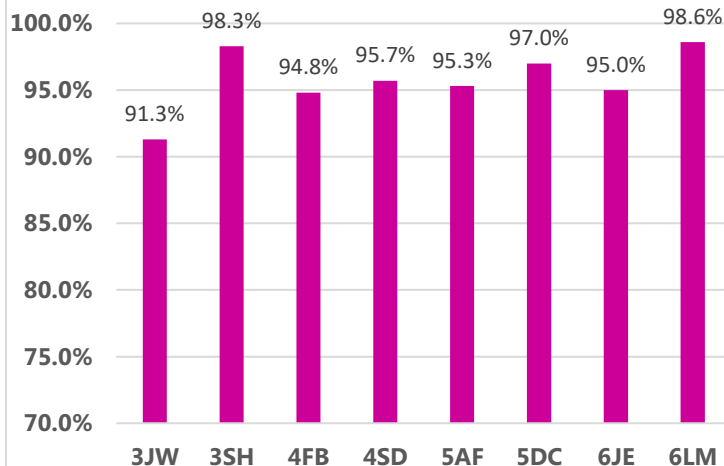

Key Stage 2 Attendance

Attendance Buddies: Gloria, Georgia, Thaiwa, Thomas, Ian Summer, Harry, George, Sophie, Stephanie and Noah

This week's Winners

Congratulations to classes **6LM & 2SL** for excellent attendance this week! **98.6% & 98.7%** Well Done!
340 children had 100% attendance this week. Thankyou for working together to improve attendance!

NEWS

Don't forget if your child is not going to be in school to **let school know before 9am** by either telephone, school app or email the school office (office@leamington.liverpool.sch.uk) if we do not hear from you this will be considered a safeguarding concern.

Please remember holidays should not be taken during term time.

A whole year has 365 days. A school year only has 190 days. Every day counts!

Joke Corner

Q. How do you get a squirrel to like you?

A. Act like a nut!