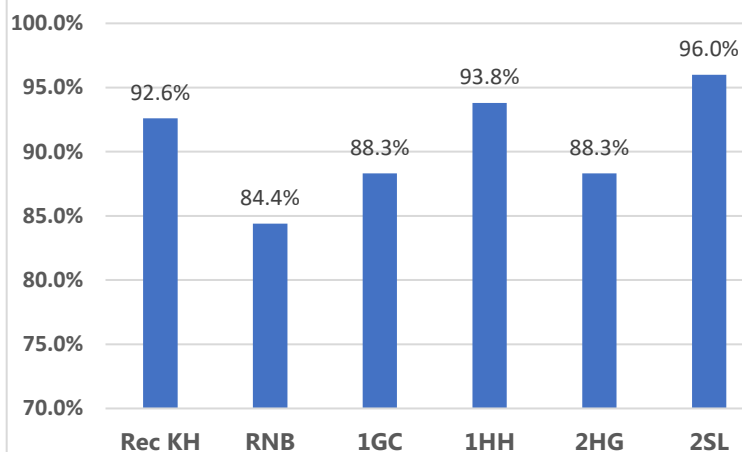

**Whole school attendance this week:**  
**94.3%**

**Whole school target attendance:**  
**97.0%**

### Reception and Key Stage 1 Attendance

### Key Stage 2 Attendance

**Attendance Buddies:** Gloria, Georgia, Thaiwa, Thomas, Ian Summer, Harry, George, Sophie, Stephanie and Noah

This week's Winners

Congratulations to classes **5DN & 2SL** for excellent attendance this week! **97.2% & 96%** Well Done! 354 children had 100% attendance this week. Thankyou for working together to improve attendance!