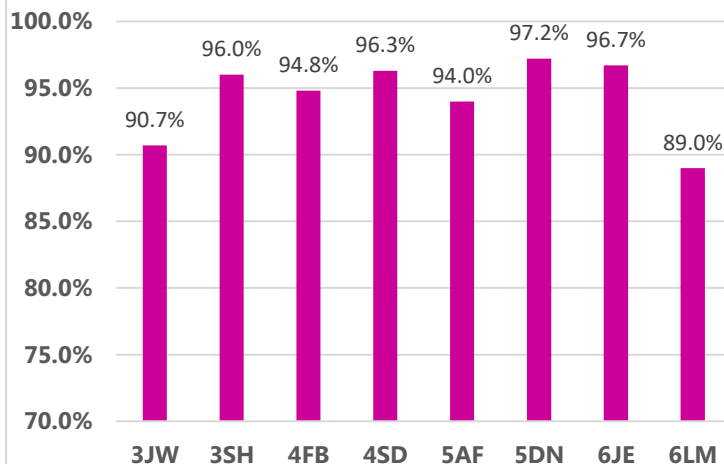

**Whole school attendance this week:**  
**94.3%**

**Whole school target attendance:**  
**97.0%**

### Reception and Key Stage 1 Attendance

### Key Stage 2 Attendance

**Attendance Buddies:** Gloria, Georgia, Thaiwa, Thomas, Ian Summer, Harry, George, Sophie, Stephanie and Noah

This week's Winners

Congratulations to classes **5DN & 2SL** for excellent attendance this week! **97.2% & 96%** Well Done! 354 children had 100% attendance this week. Thankyou for working together to improve attendance!