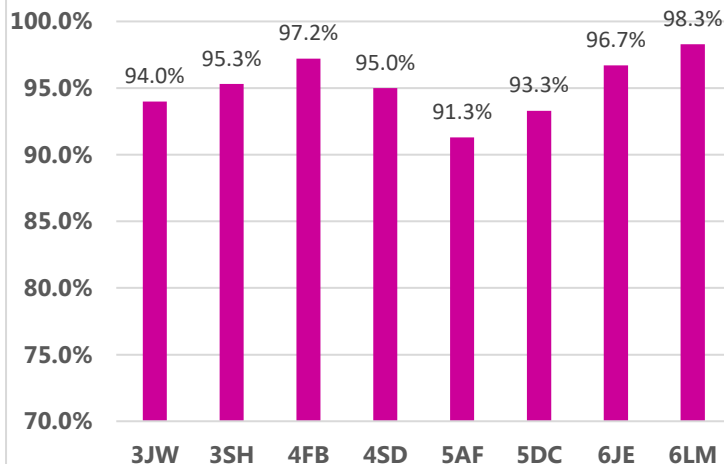

Key Stage 2 Attendance

Attendance Buddies:

COMING SOON

This week's Winners

Congratulations to classes **6LM & RKH** for excellent attendance this week! **98.3% & 96.6%** Well Done!

NEWS

Don't forget if your child is not going to be in school to **let school know before 9am** by either telephone, school app or email the school office (office@leamington.liverpool.sch.uk) if we do not hear from you this will be considered a safeguarding concern.

Please remember holidays should not be taken during term time.

A whole year has 365 days. A school year only has 190 days. Every day counts!

Joke Corner

Q. Why did the student eat their homework?

A. Because the teacher said it was a piece of cake!