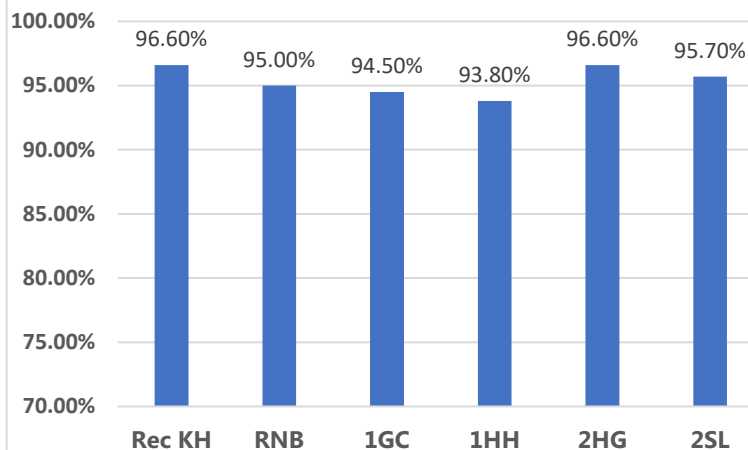

**Whole school attendance this week:**  
**95.9%**

**Whole school target attendance:**  
**97.0%**

### Reception and Key Stage 1 Attendance