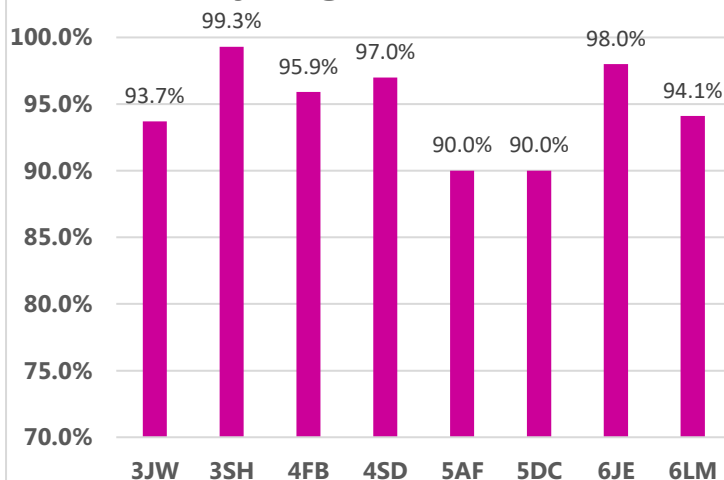

Whole school attendance this week:
95.7%

Whole school target attendance:
97.0%

Reception and Key Stage 1 Attendance

Key Stage 2 Attendance

Attendance Buddies: Gloria, Georgia, Thaiwa, Thomas, Ian Summer, Harry, George, Sophie, Stephanie and Noah

This week's Winners

Congratulations to classes **3SH & 1GC** for excellent attendance this week! **99.3% & 97.6%** Well Done! 354 children had 100% attendance this week. Thankyou for working together to improve attendance!