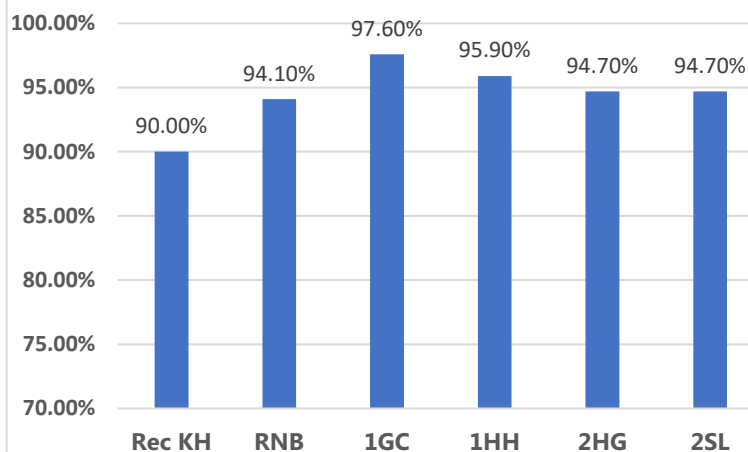

Whole school attendance this week:
95.7%

Whole school target attendance:
97.0%

Reception and Key Stage 1 Attendance

Key Stage 2 Attendance

Attendance Buddies: Gloria, Georgia, Thaiwa, Thomas, Ian Summer, Harry, George, Sophie, Stephanie and Noah

This week's Winners

Congratulations to classes **3SH & 1GC** for excellent attendance this week! **99.3% & 97.6%** Well Done! 354 children had 100% attendance this week. Thankyou for working together to improve attendance!