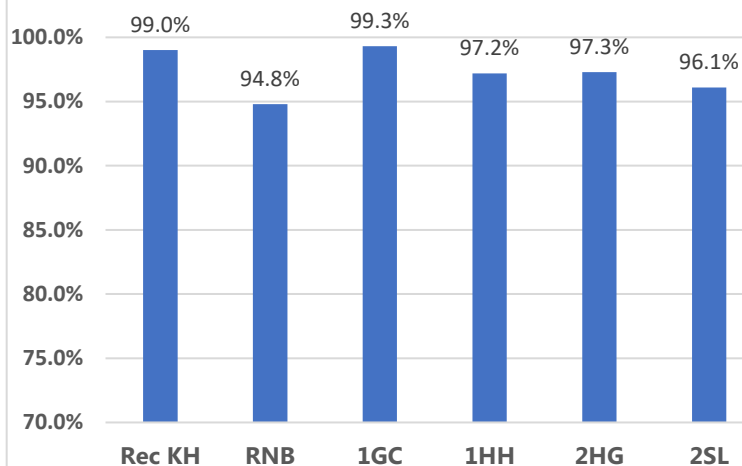

Whole school attendance this week:
96.9%

Whole school target attendance:
97.0%

Reception and Key Stage 1 Attendance

Key Stage 2 Attendance

Attendance Buddies: Gloria, Georgia, Thaiwa, Thomas, Ian Summer, Harry, George, Sophie, Stephanie and Noah

This week's Winners

Congratulations to classes **6JE & 1GC** for excellent attendance this week! **97.7% & 99.3%** Well Done!
360 children had 100% attendance this week. Thankyou for working together to improve attendance!