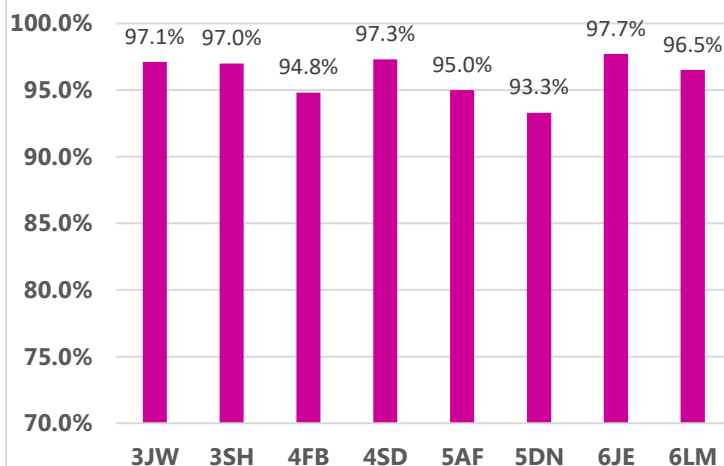

Whole school attendance this week:
96.9%

Whole school target attendance:
97.0%

Reception and Key Stage 1 Attendance

Key Stage 2 Attendance

Attendance Buddies: Gloria, Georgia, Thaiwa, Thomas, Ian Summer, Harry, George, Sophie, Stephanie and Noah

This week's Winners

Congratulations to classes **6JE & 1GC** for excellent attendance this week! **97.7% & 99.3%** Well Done!
360 children had 100% attendance this week. Thankyou for working together to improve attendance!

The higher the class attendance the more dojo points you earn!!

RKH - 2 Dojos	RNB -
1HH - 1 Dojo	1GC - 2 Dojos
2HG - 3 Dojos	2SL - 1 Dojo
3SH - 1 Dojo	3JW - 1 Dojo
4FB -	4SD - 1 Dojo
5AF -	5DC -
6JE - 2 Dojos	6LM - 1 Dojo