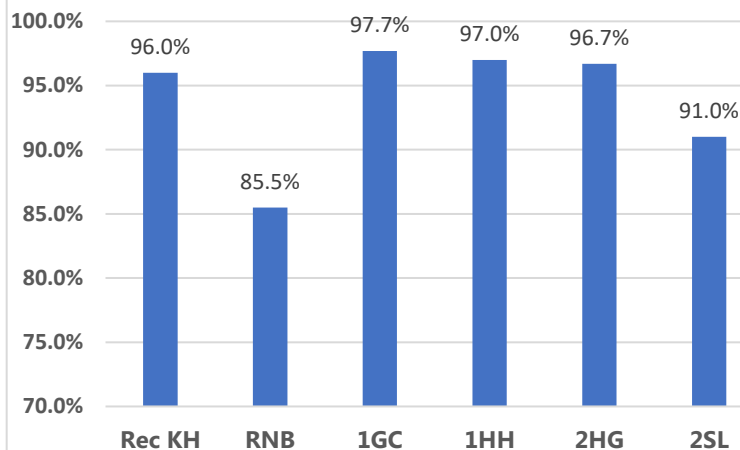

Whole school attendance this week:
95.5%

Whole school target attendance:
97.0%

Reception and Key Stage 1 Attendance

Key Stage 2 Attendance

Attendance Buddies: Gloria, Georgia, Thaiwa, Thomas, Ian Summer, Harry, George, Sophie, Stephanie and Noah

This week's Winners

Congratulations to classes **3JO & 1GC** for excellent attendance this week! **98.7% & 97.7%** Well Done!
352 children had 100% attendance this week. Thankyou for working together to improve attendance!