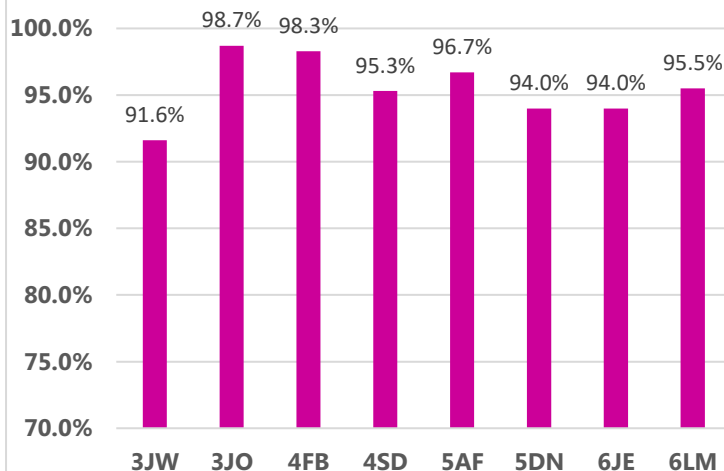

Whole school attendance this week:
95.5%

Whole school target attendance:
97.0%

Reception and Key Stage 1 Attendance

Key Stage 2 Attendance

Attendance Buddies: Gloria, Georgia, Thaiwa, Thomas, Ian Summer, Harry, George, Sophie, Stephanie and Noah

This week's Winners

Congratulations to classes **3JO & 1GC** for excellent attendance this week! **98.7% & 97.7%** Well Done!
352 children had 100% attendance this week. Thankyou for working together to improve attendance!