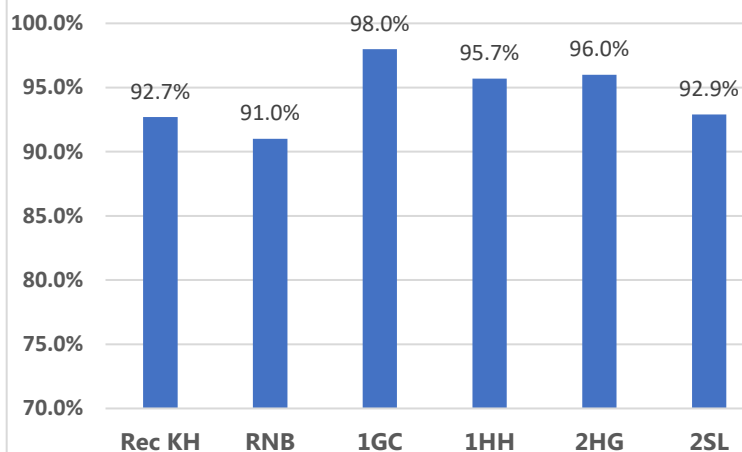

Whole school attendance this week:
95.7%

Whole school target attendance:
97.0%

Reception and Key Stage 1 Attendance

Key Stage 2 Attendance

Attendance Buddies: Gloria, Georgia, Thaiwa, Thomas, Ian Summer, Harry, George, Sophie, Stephanie and Noah

This week's Winners

Congratulations to classes **5AF & 1GC** for excellent attendance this week! **98.0% & 98.0%** Well Done!
321 children had 100% attendance this week. Thankyou for working together to improve attendance!