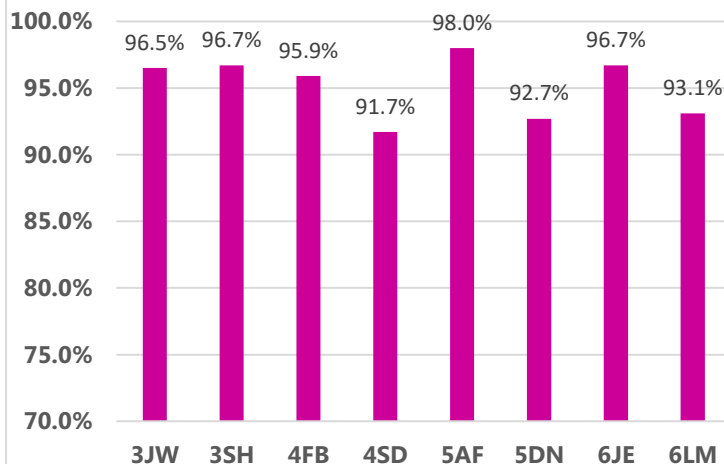

Whole school attendance this week:
95.7%

Whole school target attendance:
97.0%

Reception and Key Stage 1 Attendance

Key Stage 2 Attendance

Attendance Buddies: Gloria, Georgia, Thaiwa, Thomas, Ian Summer, Harry, George, Sophie, Stephanie and Noah

This week's Winners

Congratulations to classes **5AF & 1GC** for excellent attendance this week! **98.0% & 98.0%** Well Done!
321 children had 100% attendance this week. Thankyou for working together to improve attendance!