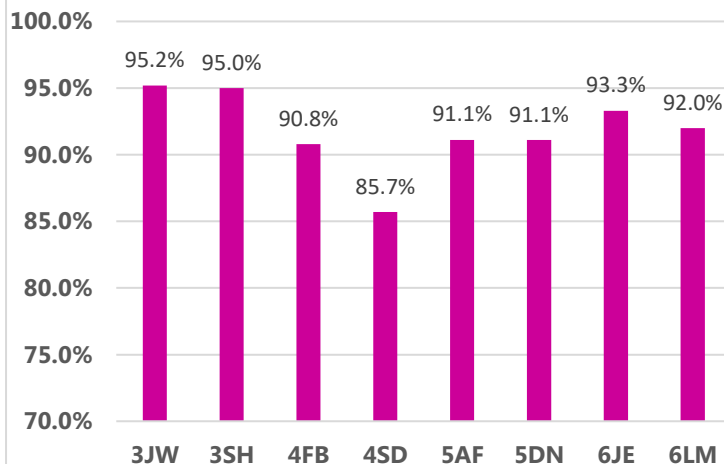

Whole school attendance this week:
93.5%

Whole school target attendance:
97.0%

Reception and Key Stage 1 Attendance

Key Stage 2 Attendance

Attendance Buddies: Gloria, Georgia, Thaiwa, Thomas, Ian Summer, Harry, George, Sophie, Stephanie and Noah

This week's Winners

Congratulations to classes **3JW & 2HG** for excellent attendance this week! **95.2% & 97.8%** Well Done!
317 children had 100% attendance this week. Thankyou for working together to improve attendance!

The higher the class attendance the more dojo points you earn!!

RKH -	RNB -
1HH -	1GC -
2HG - 2 Dojos	2SL -
3SH -	3JW -
4FB -	4SD -
5AF -	5DC -
6JE -	6LM -