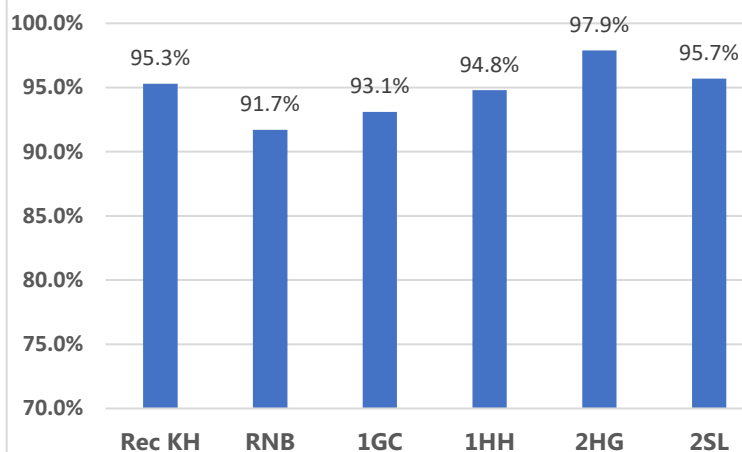

Whole school attendance this week:
93.5%

Whole school target attendance:
97.0%

Reception and Key Stage 1 Attendance

Key Stage 2 Attendance

Attendance Buddies: Gloria, Georgia, Thaiwa, Thomas, Ian Summer, Harry, George, Sophie, Stephanie and Noah

This week's Winners

Congratulations to classes **3JW & 2HG** for excellent attendance this week! **95.2% & 97.8%** Well Done!
317 children had 100% attendance this week. Thankyou for working together to improve attendance!