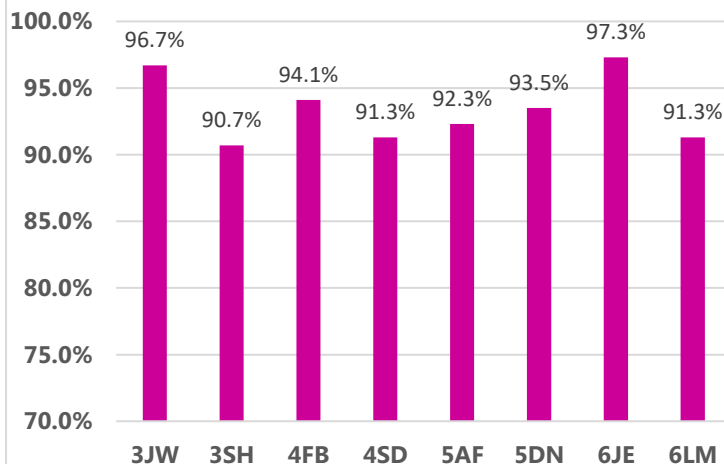

Whole school attendance this week:
94.1%

Whole school target attendance:
97.0%

Reception and Key Stage 1 Attendance

Key Stage 2 Attendance

Attendance Buddies: Gloria, Georgia, Thaiwa, Thomas, Ian Summer, Harry, George, Sophie, Stephanie and Noah

This week's Winners

Congratulations to classes **6JE & 2HG** for excellent attendance this week! **97.3% & 96.7%** Well Done!
317 children had 100% attendance this week. Thankyou for working together to improve attendance!