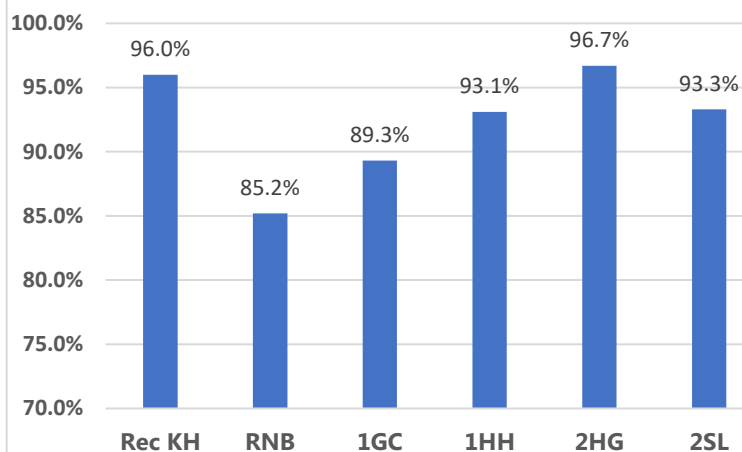

Whole school attendance this week:
94.1%

Whole school target attendance:
97.0%

Reception and Key Stage 1 Attendance

Key Stage 2 Attendance

Attendance Buddies: Gloria, Georgia, Thaiwa, Thomas, Ian Summer, Harry, George, Sophie, Stephanie and Noah

This week's Winners

Congratulations to classes **6JE & 2HG** for excellent attendance this week! **97.3% & 96.7%** Well Done!
317 children had 100% attendance this week. Thankyou for working together to improve attendance!