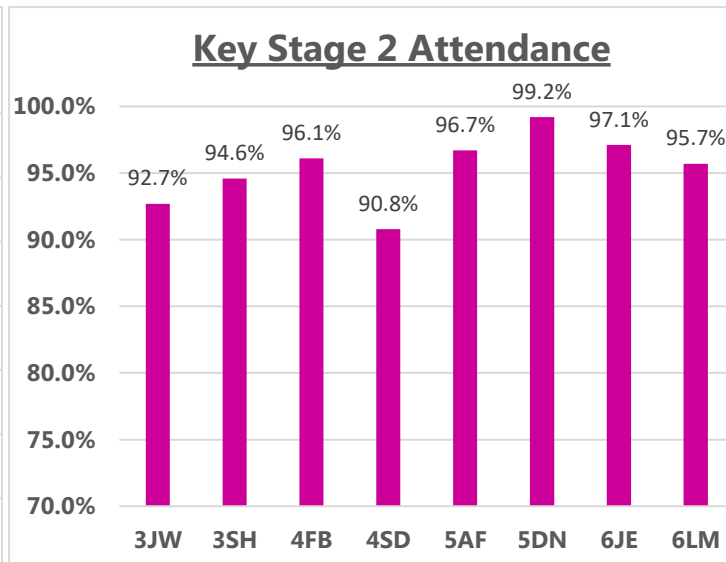

Whole school attendance this week:
96.0%

Whole school target attendance:
97.0%

Attendance Buddies: Gloria, Georgia, Thaiwa, Thomas, Ian Summer, Harry, George, Sophie, Stephanie and Noah

This week's Winners

Congratulations to classes **5DN, 1GC & 2HG** for excellent attendance this week! **99.2% 100% and 100%** Well Done! 362 children had 100% attendance this week. Thank you for working together to improve attendance!

Please remember holidays should not be taken during term time.

A whole year has 365 days. A school year only has 190 days. Every day counts!

Joke Corner

Q. Why did the chicken cross the playground?

A. To get to the other slide!

The class with the highest dojo points at the end of the term will attend the disco!
The higher the class attendance the more dojo points you earn!!

RKH - 3 Dojos	RNB -
1HH - 5 Dojos	1GC - 11 Dojos
2HG - 5 Dojos	2SL - 1 Dojo
3SH - 4 Dojos	3JW - 2 Dojo
4FB - 3 Dojos	4SD - 1 Dojo
5AF - 4 Dojos	5DC - 2 Dojos
6JE - 4 Dojos	6LM - 1 Dojo