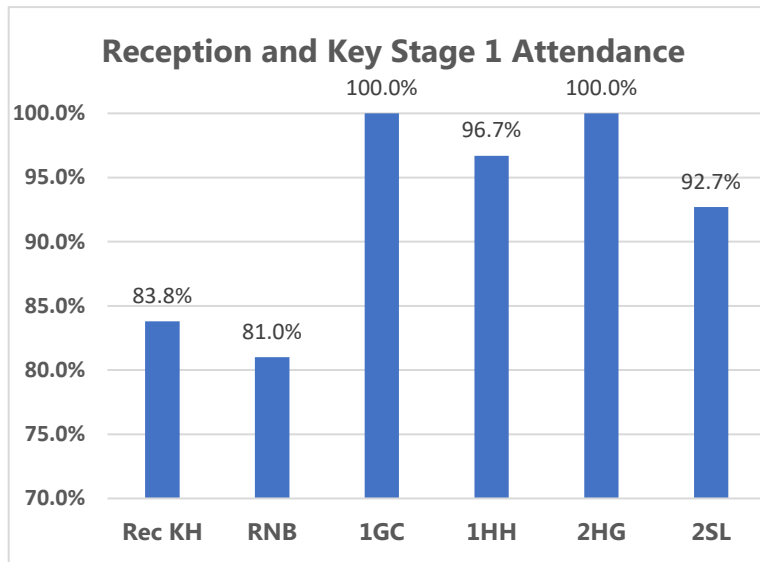

Whole school attendance this week:
96.0%

Whole school target attendance:
97.0%

Attendance Buddies: Gloria, Georgia, Thaiwa, Thomas, Ian Summer, Harry, George, Sophie, Stephanie and Noah

This week's Winners

Congratulations to classes **5DN, 1GC & 2HG** for excellent attendance this week! **99.2% 100% and 100%** Well Done! 362 children had 100% attendance this week. Thank you for working together to improve attendance!

The class with the highest dojo points at the end of the term will attend the disco!
The higher the class attendance the more dojo points you earn!!

RKH - 3 Dojos	RNB -
1HH - 5 Dojos	1GC - 11 Dojos
2HG - 5 Dojos	2SL - 1 Dojo
3SH - 4 Dojos	3JW - 2 Dojo
4FB - 3 Dojos	4SD - 1 Dojo
5AF - 4 Dojos	5DC - 2 Dojos
6JE - 4 Dojos	6LM - 1 Dojo