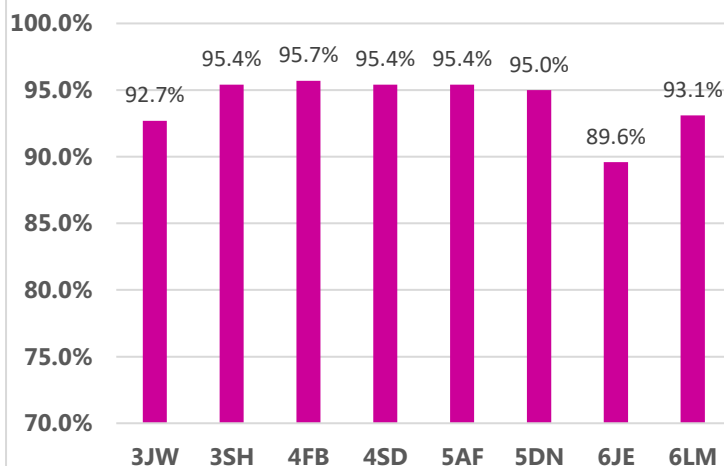

Whole school attendance this week:
94.9%

Whole school target attendance:
97.0%

Reception and Key Stage 1 Attendance

Key Stage 2 Attendance

Attendance Buddies: Gloria, Georgia, Thaiwa, Thomas, Ian Summer, Harry, George, Sophie, Stephanie and Noah

This week's Winners

Congratulations to classes **4FB & 1GC** for excellent attendance this week! **95.7% & 99.2%** Well Done!
301 children had 100% attendance this week. Thankyou for working together to improve attendance!