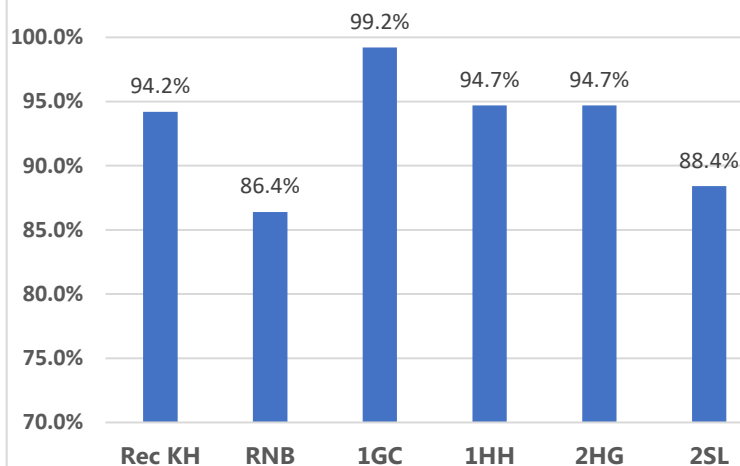

Whole school attendance this week:
94.9%

Whole school target attendance:
97.0%

Reception and Key Stage 1 Attendance

Key Stage 2 Attendance

Attendance Buddies: Gloria, Georgia, Thaiwa, Thomas, Ian Summer, Harry, George, Sophie, Stephanie and Noah

This week's Winners

Congratulations to classes **4FB & 1GC** for excellent attendance this week! **95.7% & 99.2%** Well Done!
301 children had 100% attendance this week. Thankyou for working together to improve attendance!