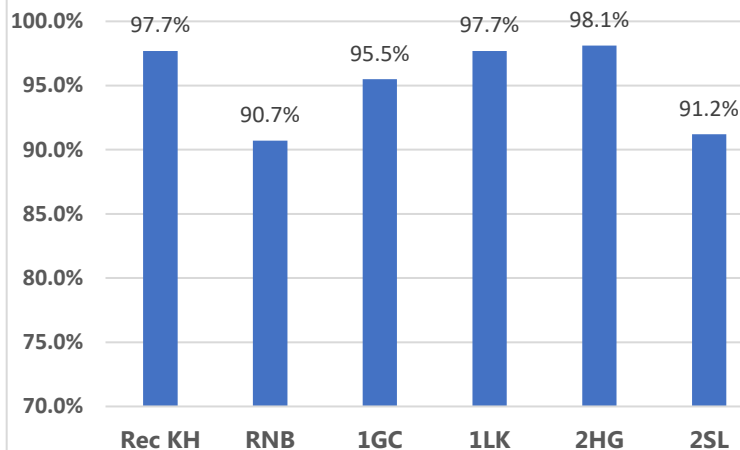

Whole school attendance this week:
95.6%

Whole school target attendance:
97.0%

Reception and Key Stage 1 Attendance

Key Stage 2 Attendance

Attendance Buddies: Gloria, Georgia, Thaiwa, Thomas, Ian Summer, Harry, George, Sophie, Stephanie and Noah

This week's Winners

Congratulations to classes **5AF and 2HG** for excellent attendance this week! **99.3% and 98.1%** Well Done! 310 children had 100% attendance this week. Thankyou for working together to improve attendance!

The higher the class attendance the more dojo points you earn!!

RKH - 5 Dojos	RNB -
1LK - 9 Dojos	1GC - 14 Dojos
2HG - 8 Dojos	2SL - 3 Dojo
3SH - 10 Dojos	3JW - 5 Dojos
4FB - 4 Dojos	4SD - 2 Dojo
5AF - 6 Dojos	5DC - 2 Dojos
6JE - 5 Dojos	6LM - 1 Dojo