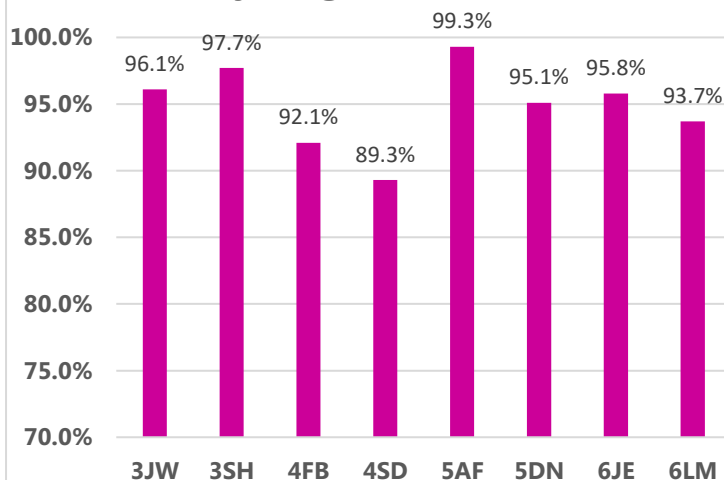

Whole school attendance this week:
95.6%

Whole school target attendance:
97.0%

Reception and Key Stage 1 Attendance

Key Stage 2 Attendance

Attendance Buddies: Gloria, Georgia, Thaiwa, Thomas, Ian Summer, Harry, George, Sophie, Stephanie and Noah

This week's Winners

Congratulations to classes **5AF and 2HG** for excellent attendance this week! **99.3% and 98.1%** Well Done! 310 children had 100% attendance this week. Thankyou for working together to improve attendance!

The higher the class attendance the more dojo points you earn!!

RKH - 5 Dojos	RNB -
1LK - 9 Dojos	1GC - 14 Dojos
2HG - 8 Dojos	2SL - 3 Dojo
3SH - 10 Dojos	3JW - 5 Dojos
4FB - 4 Dojos	4SD - 2 Dojo
5AF - 6 Dojos	5DC - 2 Dojos
6JE - 5 Dojos	6LM - 1 Dojo