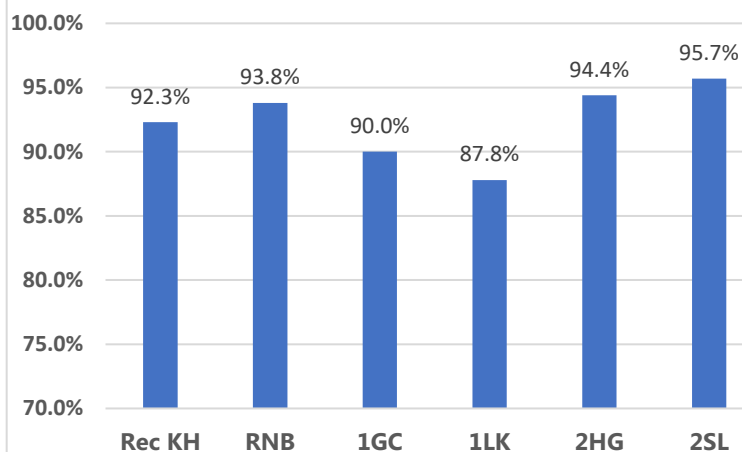

Whole school attendance this week:
93.5%

Whole school target attendance:
97.0%

Reception and Key Stage 1 Attendance

Key Stage 2 Attendance

Attendance Buddies: Gloria, Georgia, Thaiwa, Thomas, Ian Summer, Harry, George, Sophie, Stephanie and Noah

This week's Winners

Congratulations to classes **3SH, 6JE and 2SL** for excellent attendance this week! **96.7% and 95.7%** Well Done! 353 children had 100% attendance this week. Thankyou for working together to improve attendance!

The higher the class attendance the more dojo points you earn!!

RKH - 5 Dojos	RNB -
1LK - 9 Dojos	1GC - 14 Dojos
2HG - 8 Dojos	2SL - 3 Dojo
3SH - 11 Dojos	3JW - 5 Dojos
4FB - 4 Dojos	4SD - 2 Dojo
5AF - 6 Dojos	5DC - 2 Dojos
6JE - 6 Dojos	6LM - 1 Dojo