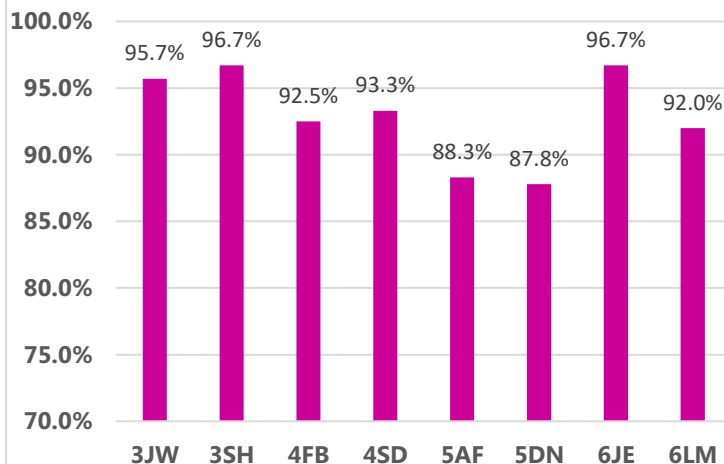

Whole school attendance this week:
93.5%

Whole school target attendance:
97.0%

Reception and Key Stage 1 Attendance

Key Stage 2 Attendance

Attendance Buddies: Gloria, Georgia, Thaiwa, Thomas, Ian Summer, Harry, George, Sophie, Stephanie and Noah

This week's Winners

Congratulations to classes **3SH, 6JE and 2SL** for excellent attendance this week! **96.7% and 95.7%** Well Done! 353 children had 100% attendance this week. Thankyou for working together to improve attendance!

The higher the class attendance the more dojo points you earn!!

RKH - 5 Dojos	RNB -
1LK - 9 Dojos	1GC - 14 Dojos
2HG - 8 Dojos	2SL - 3 Dojo
3SH - 11 Dojos	3JW - 5 Dojos
4FB - 4 Dojos	4SD - 2 Dojo
5AF - 6 Dojos	5DC - 2 Dojos
6JE - 6 Dojos	6LM - 1 Dojo