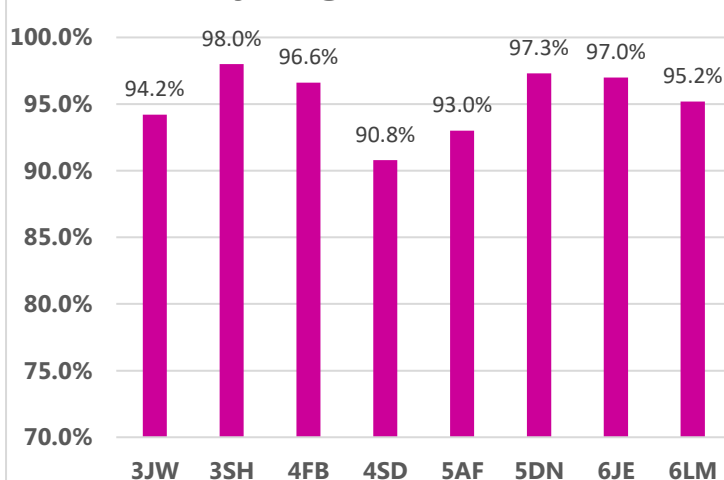

**Whole school attendance this week:**  
**96.3%**

**Whole school target attendance:**  
**97.0%**

### Reception and Key Stage 1 Attendance

### Key Stage 2 Attendance

**Attendance Buddies:** Gloria, Georgia, Thaiwa, Thomas, Ian Summer, Harry, George, Sophie, Stephanie and Noah

This week's Winners

Congratulations to classes **3SH and 2SL** for excellent attendance this week! **98.0% and 99.7%** Well Done! 358 children had 100% attendance this week. Thankyou for working together to improve attendance!