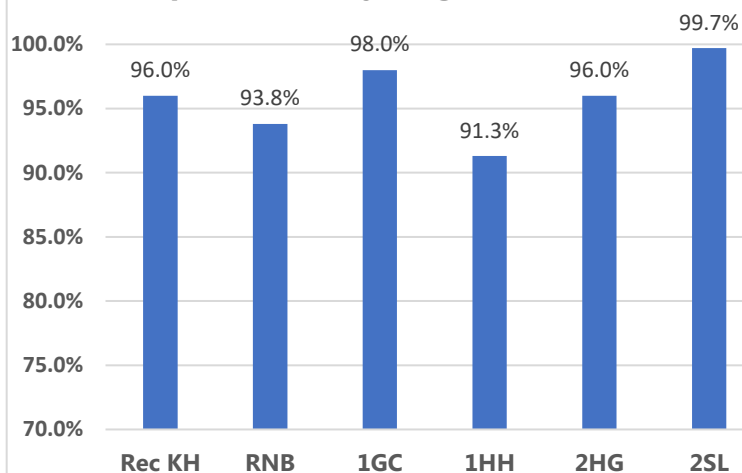

**Whole school attendance this week:**  
**96.3%**

**Whole school target attendance:**  
**97.0%**

### Reception and Key Stage 1 Attendance

### Key Stage 2 Attendance

**Attendance Buddies:** Gloria, Georgia, Thaiwa, Thomas, Ian Summer, Harry, George, Sophie, Stephanie and Noah

This week's Winners

Congratulations to classes **3SH and 2SL** for excellent attendance this week! **98.0% and 99.7%** Well Done! 358 children had 100% attendance this week. Thankyou for working together to improve attendance!