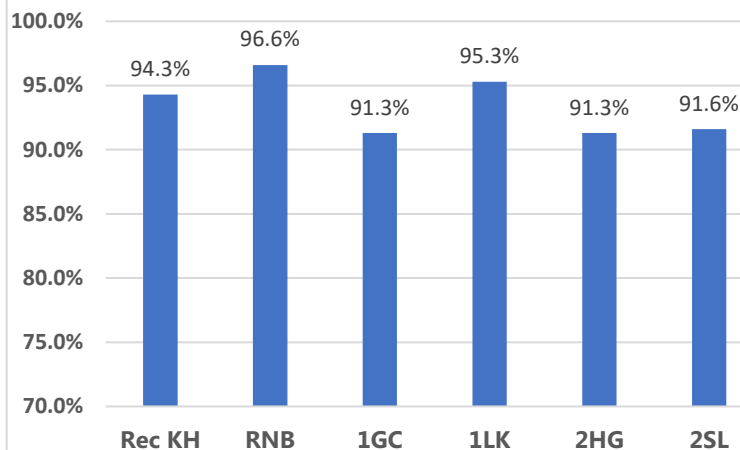

Whole school attendance this week:
95.1%

Whole school target attendance:
97.0%

Reception and Key Stage 1 Attendance

Key Stage 2 Attendance

Attendance Buddies: Gloria, Georgia, Thaiwa, Thomas, Ian Summer, Harry, George, Sophie, Stephanie and Noah

This week's Winners

Congratulations to classes **6LM and RNB** for excellent attendance this week! **98.6% and 96.6%** Well Done! 352 children had 100% attendance this week. Thankyou for working together to improve attendance!

The higher the class attendance the more dojo points you earn!!

RKH -	RNB - 1 Dojo
1LK -	1GC -
2HG -	2SL -
3SH -	3JW -
4FB - 1 Dojo	4SD -
5AF -	5DC - 1 Dojo
6JE -	6LM - 2 Dojos