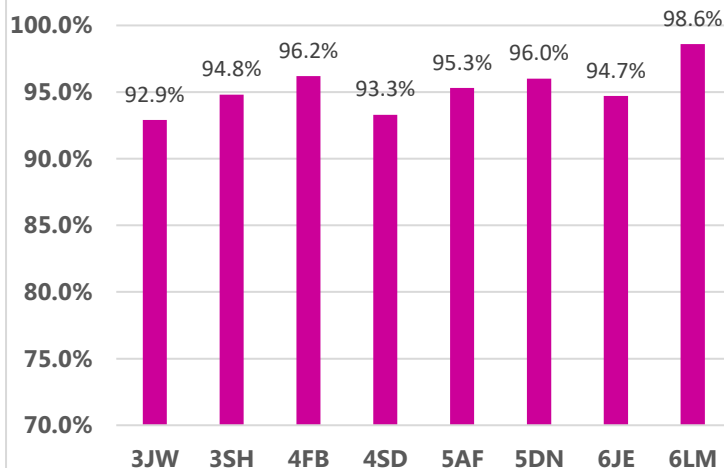

Whole school attendance this week:
95.1%

Whole school target attendance:
97.0%

Reception and Key Stage 1 Attendance

Key Stage 2 Attendance

Attendance Buddies: Gloria, Georgia, Thaiwa, Thomas, Ian Summer, Harry, George, Sophie, Stephanie and Noah

This week's Winners

Congratulations to classes **6LM and RNB** for excellent attendance this week! **98.6% and 96.6%** Well Done! 352 children had 100% attendance this week. Thankyou for working together to improve attendance!

The higher the class attendance the more dojo points you earn!!

RKH -	RNB - 1 Dojo
1LK -	1GC -
2HG -	2SL -
3SH -	3JW -
4FB - 1 Dojo	4SD -
5AF -	5DC - 1 Dojo
6JE -	6LM - 2 Dojos