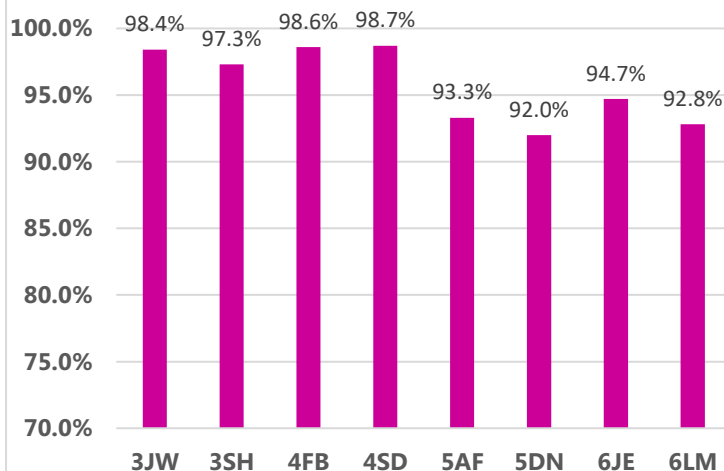

Whole school attendance this week:
96.4%

Whole school target attendance:
97.0%

Reception and Key Stage 1 Attendance

Key Stage 2 Attendance

Attendance Buddies: Gloria, Georgia, Thaiwa, Thomas, Ian Summer, Harry, George, Sophie, Stephanie and Noah

This week's Winners

Congratulations to classes **4SD and 2SL** for excellent attendance this week! **98.7% and 98.7%** Well Done! 352 children had 100% attendance this week. Thankyou for working together to improve attendance!

The higher the class attendance the more dojo points you earn!!

RKH - 6 Dojos	RNB -
1LK - 9 Dojos	1GC - 14 Dojos
2HG - 9 Dojos	2SL - 5 Dojo
3SH - 12 Dojos	3JW - 7 Dojos
4FB - 6 Dojos	4SD - 4 Dojo
5AF - 6 Dojos	5DC - 4 Dojos
6JE - 7 Dojos	6LM - 1 Dojo