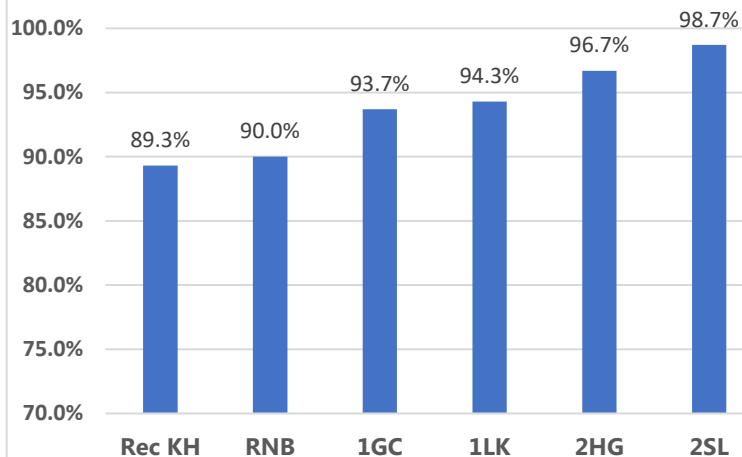

Whole school attendance this week:
96.4%

Whole school target attendance:
97.0%

Reception and Key Stage 1 Attendance

Key Stage 2 Attendance

Attendance Buddies: Gloria, Georgia, Thaiwa, Thomas, Ian Summer, Harry, George, Sophie, Stephanie and Noah

This week's Winners

Congratulations to classes **4SD and 2SL** for excellent attendance this week! **98.7% and 98.7%** Well Done! 352 children had 100% attendance this week. Thankyou for working together to improve attendance!

The higher the class attendance the more dojo points you earn!!

RKH - 6 Dojos	RNB -
1LK - 9 Dojos	1GC - 14 Dojos
2HG - 9 Dojos	2SL - 5 Dojo
3SH - 12 Dojos	3JW - 7 Dojos
4FB - 6 Dojos	4SD - 4 Dojo
5AF - 6 Dojos	5DC - 4 Dojos
6JE - 7 Dojos	6LM - 1 Dojo