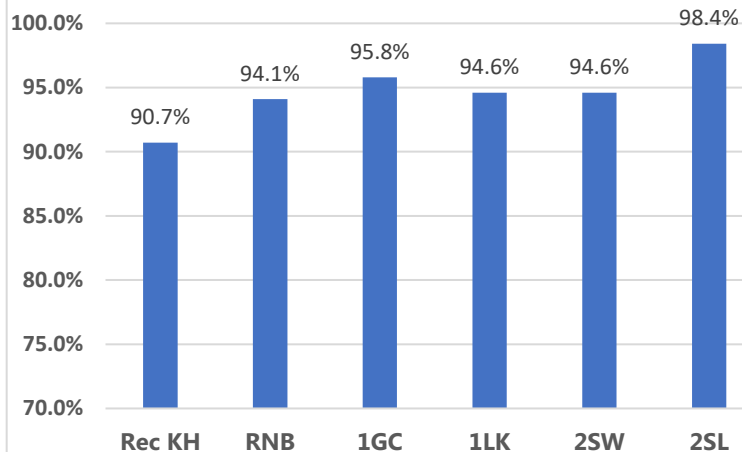

Whole school attendance this week:
95.5%

Whole school target attendance:
97.0%

Reception and Key Stage 1 Attendance

Key Stage 2 Attendance

Attendance Buddies: Gloria, Georgia, Thaiwa, Thomas, Ian Summer, Harry, George, Sophie, Stephanie and Noah

This week's Winners

Congratulations to classes **6JE and 2SL** for excellent attendance this week! **100% and 98.4%** Well Done! 388 children had 100% attendance this week. Thankyou for working together to improve attendance!

The higher the class attendance the more dojo points you earn!!

RKH -	RNB - 3 Dojo
1LK -	1GC -
2HG - 2 Dojos	2SL - 4 Dojo
3SH - 3 Dojo	3JW - 1 Dojo
4FB - 4 Dojo	4SD -
5AF -	5DC - 3 Dojo
6JE - 5 Dojos	6LM - 2 Dojos