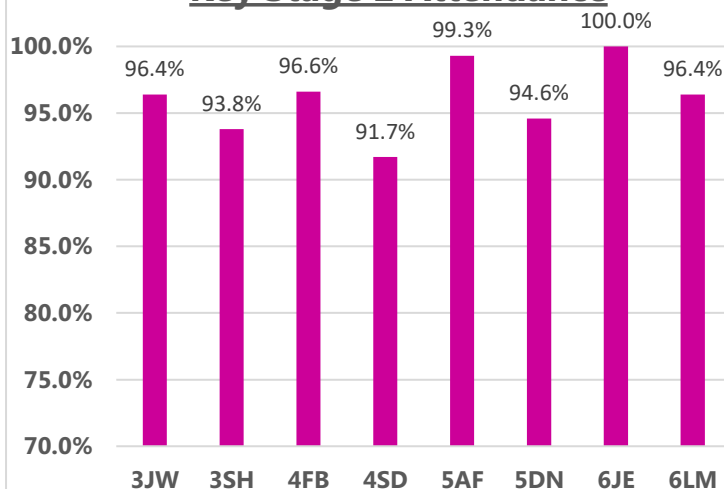

Whole school attendance this week:
95.5%

Whole school target attendance:
97.0%

Reception and Key Stage 1 Attendance

Key Stage 2 Attendance

Attendance Buddies: Gloria, Georgia, Thaiwa, Thomas, Ian Summer, Harry, George, Sophie, Stephanie and Noah

This week's Winners

Congratulations to classes **6JE and 2SL** for excellent attendance this week! **100% and 98.4%** Well Done! 388 children had 100% attendance this week. Thankyou for working together to improve attendance!

The higher the class attendance the more dojo points you earn!!

RKH -	RNB - 3 Dojo
1LK -	1GC -
2HG - 2 Dojos	2SL - 4 Dojo
3SH - 3 Dojo	3JW - 1 Dojo
4FB - 4 Dojo	4SD -
5AF -	5DC - 3 Dojo
6JE - 5 Dojos	6LM - 2 Dojos