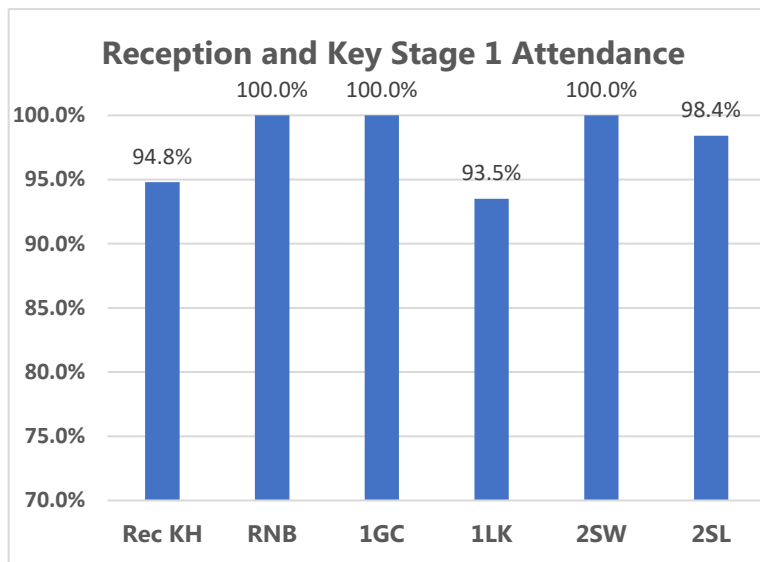

Whole school attendance this week:
95.3%

Whole school target attendance:
97.0%

Attendance Buddies: Gloria, Georgia, Thaiwa, Thomas, Ian Summer, Harry, George, Sophie, Stephanie and Noah

This week's Winners

Congratulations to classes **RNB, 1GC, 2SW and 6JE** for excellent attendance this week! **100% and 98.4%** Well Done! 388 children had 100% attendance this week. Thankyou for working together to improve

Attendance Disco

The class with the highest dojo points at the end of the term will attend the disco!

The higher the class attendance the more dojo points you earn!!

RKH -	RNB - 3 Dojo
1LK -	1GC -
2HG - 2 Dojos	2SL - 4 Dojo
3SH - 4 Dojo	3JW - 3 Dojo
4FB - 4 Dojo	4SD - 1 dojo
5AF - 7 dojos	5DN - 3 Dojo
6JE - 7 Doios	6LM - 3 Dojos