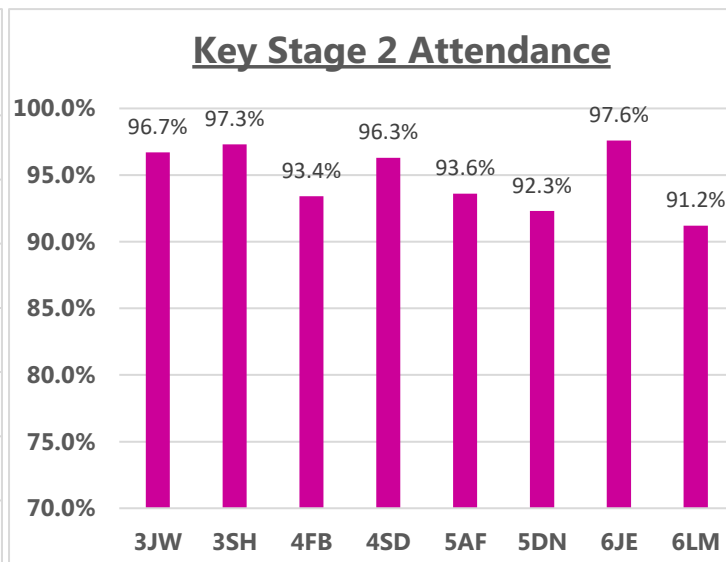

Whole school attendance this week:
95.3%

Whole school target attendance:
97.0%

Attendance Buddies: Gloria, Georgia, Thaiwa, Thomas, Ian Summer, Harry, George, Sophie, Stephanie and Noah

This week's Winners

Congratulations to classes **RNB, 1GC, 2SW and 6JE** for excellent attendance this week! **100% and 98.4%** Well Done! 388 children had 100% attendance this week. Thankyou for working together to improve

Please remember holidays should not be taken during term time.

A whole year has 365 days. A school year only has 190 days. Every day counts!

Joke Corner

Q. Why is a witches favourite subject in school?

A. Spelling?

Attendance Disco

The class with the highest dojo points at the end of the term will attend the disco!

The higher the class attendance the more dojo points you earn!!

RKH -	RNB - 3 Dojo
1LK -	1GC -
2HG - 2 Dojos	2SL - 4 Dojo
3SH - 4 Dojo	3JW - 3 Dojo
4FB - 4 Dojo	4SD - 1 dojo
5AF - 7 dojos	5DN - 3 Dojo
6JE - 7 Doios	6LM - 3 Dojos