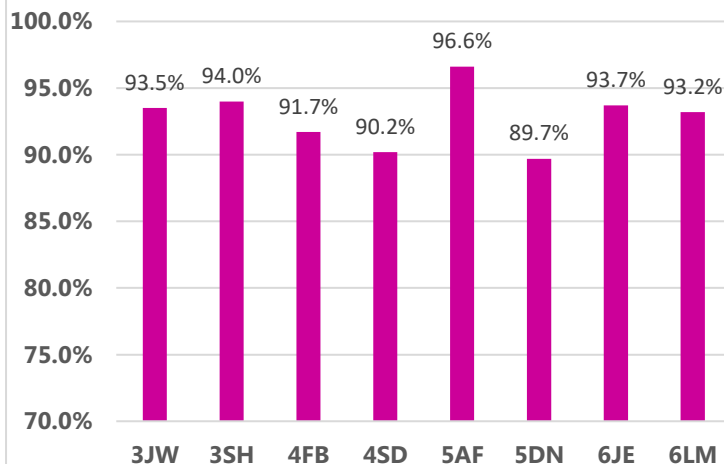

**Whole school attendance this week:**  
**93.2%**

**Whole school target attendance:**  
**97.0%**

### Reception and Key Stage 1 Attendance

### Key Stage 2 Attendance

**Attendance Buddies:** Gloria, Georgia, Thaiwa, Thomas, Ian Summer, Harry, George, Sophie, Stephanie and Noah

This week's Winners

Congratulations to classes **5AF** and **2SL** for excellent attendance this week! **96.7%** and **94.6%** Well Done! 334 children had 100% attendance this week. Thankyou for working together to improve attendance!