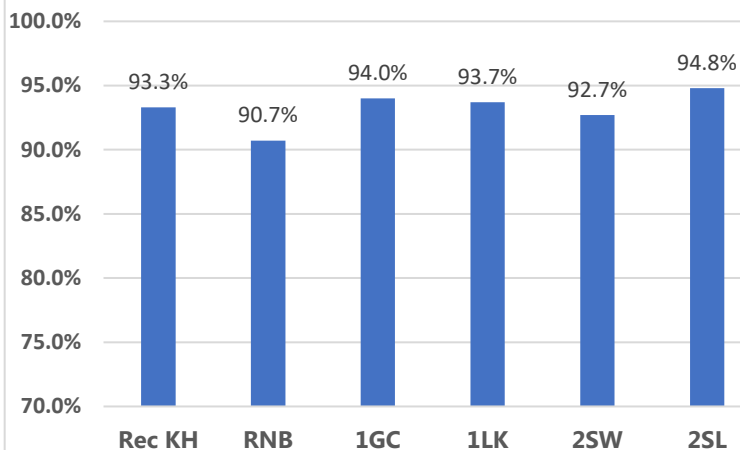

**Whole school attendance this week:**  
**93.2%**

**Whole school target attendance:**  
**97.0%**

### Reception and Key Stage 1 Attendance

### Key Stage 2 Attendance

**Attendance Buddies:** Gloria, Georgia, Thaiwa, Thomas, Ian Summer, Harry, George, Sophie, Stephanie and Noah

This week's Winners

Congratulations to classes **5AF** and **2SL** for excellent attendance this week! **96.7%** and **94.6%** Well Done! 334 children had 100% attendance this week. Thankyou for working together to improve attendance!