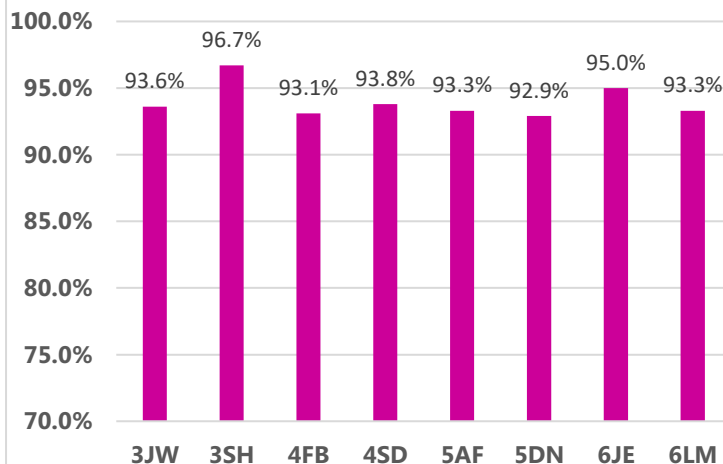

Whole school attendance this week:
95.0%

Whole school target attendance:
97.0%

Reception and Key Stage 1 Attendance

Key Stage 2 Attendance

Attendance Buddies: Gloria, Georgia, Thaiwa, Thomas, Ian Summer, Harry, George, Sophie, Stephanie and Noah

This week's Winners

Congratulations to classes **3SH and 2HG** for excellent attendance this week! **96.7% and 97.5%** Well Done! 336 children had 100% attendance this week. Thankyou for working together to improve attendance!

The higher the class attendance the more dojo points you earn!!

RKH -	RNB - 1 Dojo
1LK -	1GC -
2HG - 2 Dojos	2SL - 1 Dojo
3SH - 1 Dojo	3JW -
4FB - 1 Dojo	4SD -
5AF -	5DC - 1 Dojo
6JE -	6LM - 2 Dojos