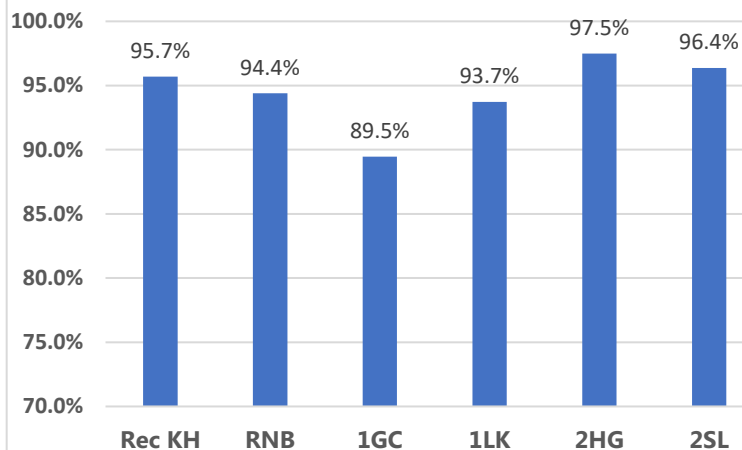

Whole school attendance this week:
95.0%

Whole school target attendance:
97.0%

Reception and Key Stage 1 Attendance

Key Stage 2 Attendance

Attendance Buddies: Gloria, Georgia, Thaiwa, Thomas, Ian Summer, Harry, George, Sophie, Stephanie and Noah

This week's Winners

Congratulations to classes **3SH and 2HG** for excellent attendance this week! **96.7% and 97.5%** Well Done! 336 children had 100% attendance this week. Thankyou for working together to improve attendance!

The higher the class attendance the more dojo points you earn!!

RKH -	RNB - 1 Dojo
1LK -	1GC -
2HG - 2 Dojos	2SL - 1 Dojo
3SH - 1 Dojo	3JW -
4FB - 1 Dojo	4SD -
5AF -	5DC - 1 Dojo
6JE -	6LM - 2 Dojos