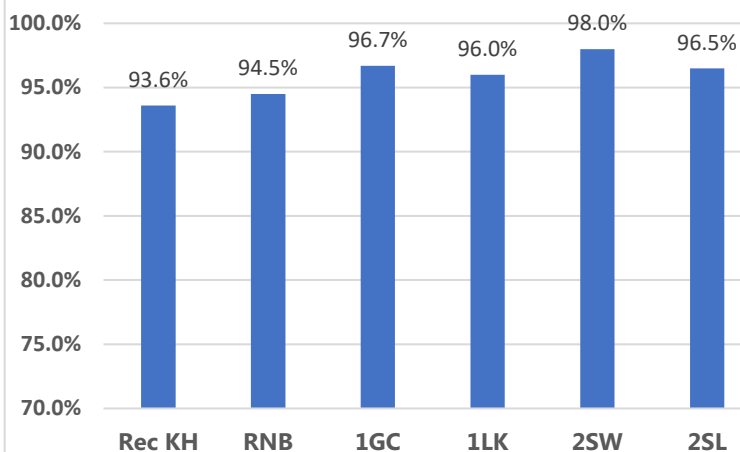

**Whole school attendance this week:**  
**94.8%**

**Whole school target attendance:**  
**97.0%**

### Reception and Key Stage 1 Attendance

### Key Stage 2 Attendance

**Attendance Buddies:** Gloria, Georgia, Thaiwa, Thomas, Ian Summer, Harry, George, Sophie, Stephanie and Noah

This week's Winners

Congratulations to classes **3SH and 2SW** for excellent attendance this week! **98.1% and 98.0%** Well Done! 356 children had 100% attendance this week. Thankyou for working together to improve attendance!