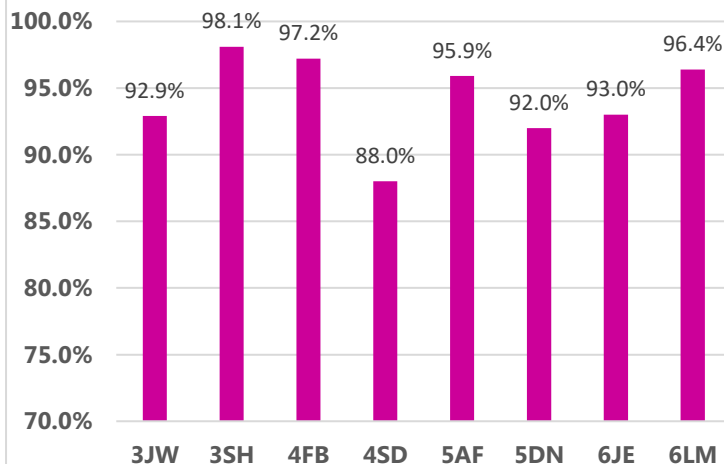

**Whole school attendance this week:**  
**94.8%**

**Whole school target attendance:**  
**97.0%**

### Reception and Key Stage 1 Attendance

### Key Stage 2 Attendance

**Attendance Buddies:** Gloria, Georgia, Thaiwa, Thomas, Ian Summer, Harry, George, Sophie, Stephanie and Noah

This week's Winners

Congratulations to classes **3SH and 2SW** for excellent attendance this week! **98.1% and 98.0%** Well Done! 356 children had 100% attendance this week. Thankyou for working together to improve attendance!