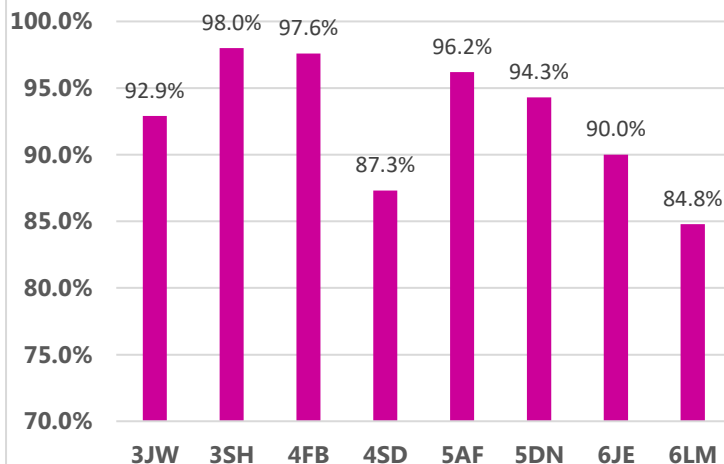

**Whole school attendance this week:**  
**94.8%**

**Whole school target attendance:**  
**97.0%**

### Reception and Key Stage 1 Attendance

### Key Stage 2 Attendance

**Attendance Buddies:** Gloria, Georgia, Thaiwa, Thomas, Ian Summer, Harry, George, Sophie, Stephanie and Noah

This week's Winners

Congratulations to classes **3SH and 1LK** for excellent attendance this week! **98.0% and 96.0%** Well Done! 330 children had 100% attendance this week. Thankyou for working together to improve attendance!