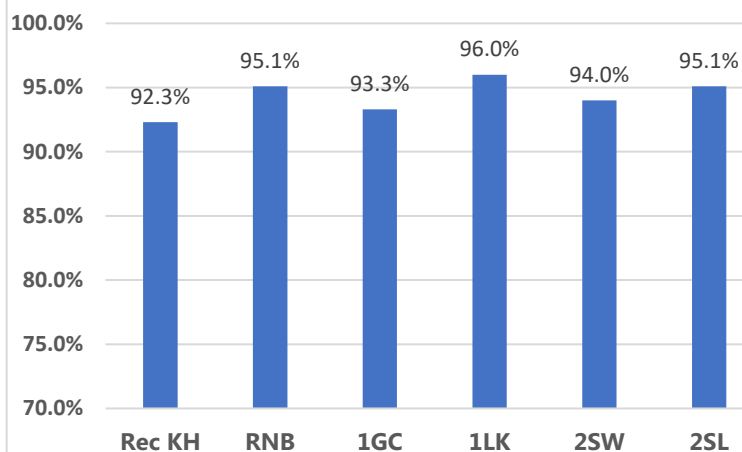

**Whole school attendance this week:**  
**94.8%**

**Whole school target attendance:**  
**97.0%**

### Reception and Key Stage 1 Attendance

### Key Stage 2 Attendance

**Attendance Buddies:** Gloria, Georgia, Thaiwa, Thomas, Ian Summer, Harry, George, Sophie, Stephanie and Noah

This week's Winners

Congratulations to classes **3SH and 1LK** for excellent attendance this week! **98.0% and 96.0%** Well Done! 330 children had 100% attendance this week. Thankyou for working together to improve attendance!