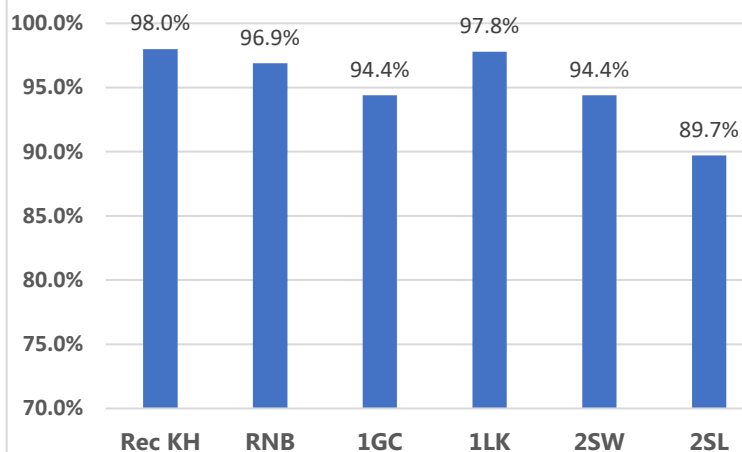

**Whole school attendance this week:**  
**93.2%**

**Whole school target attendance:**  
**97.0%**

### Reception and Key Stage 1 Attendance

### Key Stage 2 Attendance

**Attendance Buddies:** Gloria, Georgia, Thaiwa, Thomas, Ian Summer, Harry, George, Sophie, Stephanie and Noah

This week's Winners

Congratulations to classes **4FB and RKH** for excellent attendance this week! **96.6% and 98.0%** Well Done! 365 children had 100% attendance this week. Thankyou for working together to improve attendance!