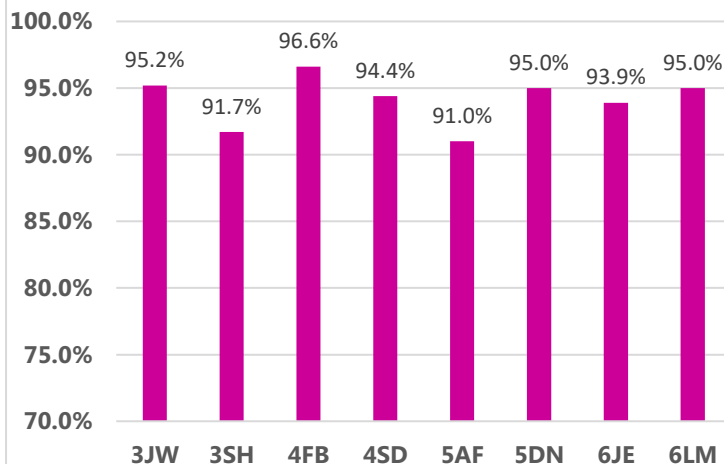

Key Stage 2 Attendance

Attendance Buddies: Gloria, Georgia, Thaiwa, Thomas, Ian Summer, Harry, George, Sophie, Stephanie and Noah

This week's Winners

Congratulations to classes **4FB and RKH** for excellent attendance this week! **96.6% and 98.0%** Well Done! 365 children had 100% attendance this week. Thankyou for working together to improve attendance!

NEWS

Don't forget if your child is not going to be in school to **let school know before 9am** by either telephone, school app or email the school office (office@leamington.liverpool.sch.uk) if we do not hear from you this will be considered a safeguarding concern.

Please remember holidays should not be taken during term time.

A whole year has 365 days. A school year only has 190 days. Every day counts!

Joke Corner

Q. Why are fish so smart?

A. Because the live in schools!

Attendance Raffle Winners

Nursery - Anthony

RKH -	RNB -
1LK -	1GC -
2SL -	2HG -
3SH/JO -	3JW -
4FB -	4SD -
5DN -	5AF -
6LM -	6JE -

Attendance Disco

The class with the highest dojo points at the end of the term will attend the disco!

The higher the class attendance the more dojo points you earn!!

RKH - 2 Dojos	RNB - 5 Dojo
1LK - 2 Dojos	1GC -
2HG - 2 Dojos	2SL - 6 Dojo
3SH - 3 Dojo	3JW - 1 Dojo
4FB - 5 Dojo	4SD -
5AF -	5DC - 3 Dojo
6JE - 5 Dojos	6LM - 2 Dojos