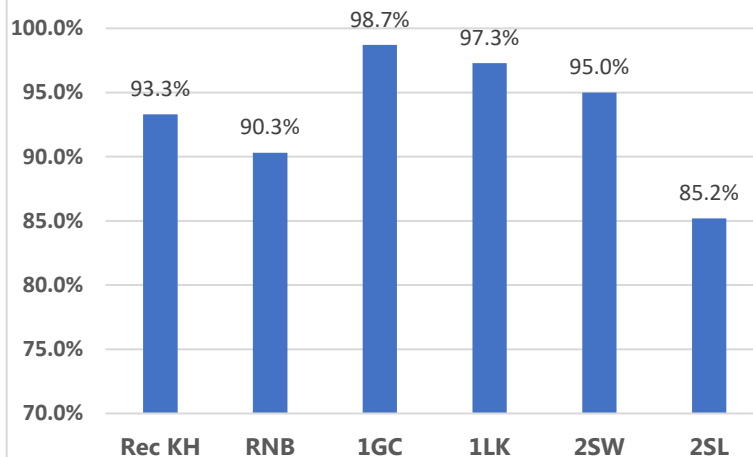

**Whole school attendance this week:**  
**92.9%**

**Whole school target attendance:**  
**97.0%**

### Reception and Key Stage 1 Attendance

### Key Stage 2 Attendance

**Attendance Buddies:** Gloria, Georgia, Thaiwa, Thomas, Ian Summer, Harry, George, Sophie, Stephanie and Noah

This week's Winners

Congratulations to classes **3SH and 1GC** for excellent attendance this week! **99.0% and 98.7%** Well Done! 367 children had 100% attendance this week. Thankyou for working together to improve attendance!