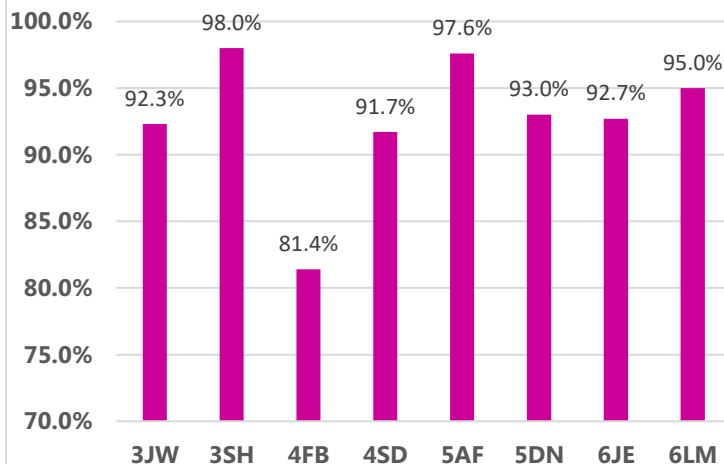

**Whole school attendance this week:**  
**92.9%**

**Whole school target attendance:**  
**97.0%**

### Reception and Key Stage 1 Attendance

### Key Stage 2 Attendance

**Attendance Buddies:** Gloria, Georgia, Thaiwa, Thomas, Ian Summer, Harry, George, Sophie, Stephanie and Noah

This week's Winners

Congratulations to classes **3SH and 1GC** for excellent attendance this week! **99.0% and 98.7%** Well Done! 367 children had 100% attendance this week. Thankyou for working together to improve attendance!