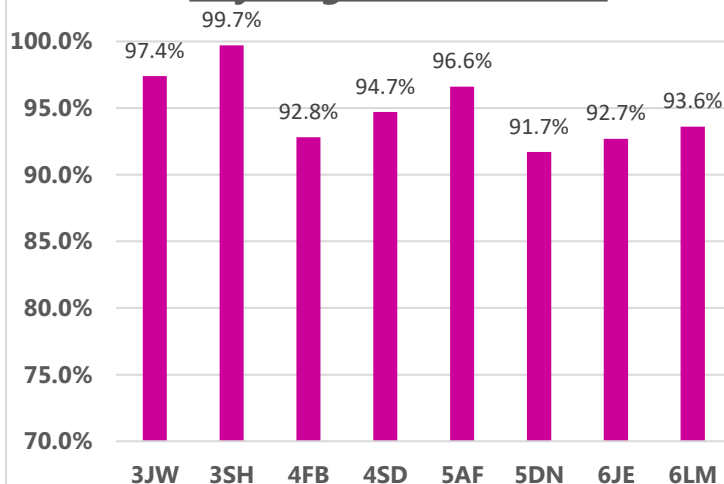

Whole school attendance this week:
94.2%

Whole school target attendance:
97.0%

Reception and Key Stage 1 Attendance

Key Stage 2 Attendance

Attendance Buddies: Gloria, Georgia, Thaiwa, Thomas, Ian Summer, Harry, George, Sophie, Stephanie and Noah

This week's Winners

Congratulations to classes **3SH and 1LK** for excellent attendance this week! **99.7% and 95.3%** Well Done! 336 children had 100% attendance this week. Thankyou for working together to improve attendance!

The higher the class attendance the more dojo points you earn!!

RKH - 3 Dojos	RNB - 6 Dojo
1LK - 4 Dojos	1GC - 4 Dojo
2SW - 7 Dojos	2SL - 7 Dojo
3SH - 10 Dojo	3JW - 3 Dojo
4FB - 7 Dojo	4SD - 1 Dojo
5AF - 5 Dojos	5DC - 3 Dojo
6JE - 7 Dojos	6LM - 4 Dojos