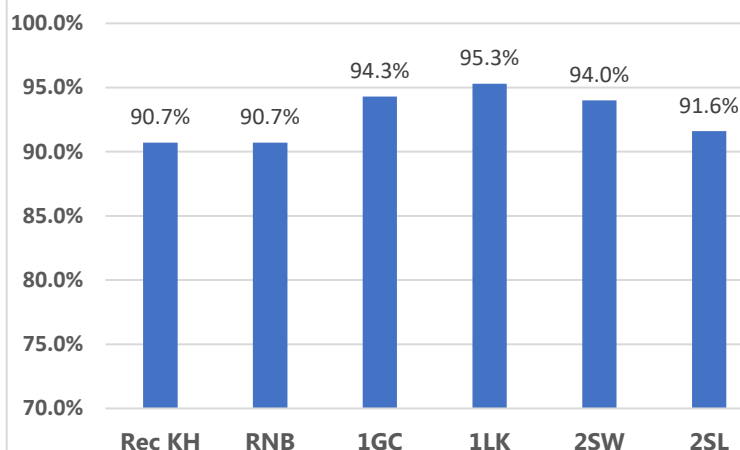

Whole school attendance this week:
94.2%

Whole school target attendance:
97.0%

Reception and Key Stage 1 Attendance

Key Stage 2 Attendance

Attendance Buddies: Gloria, Georgia, Thaiwa, Thomas, Ian Summer, Harry, George, Sophie, Stephanie and Noah

This week's Winners

Congratulations to classes **3SH and 1LK** for excellent attendance this week! **99.7% and 95.3%** Well Done! 336 children had 100% attendance this week. Thankyou for working together to improve attendance!

The higher the class attendance the more dojo points you earn!!

RKH - 3 Dojos	RNB - 6 Dojo
1LK - 4 Dojos	1GC - 4 Dojo
2SW - 7 Dojos	2SL - 7 Dojo
3SH - 10 Dojo	3JW - 3 Dojo
4FB - 7 Dojo	4SD - 1 Dojo
5AF - 5 Dojos	5DC - 3 Dojo
6JE - 7 Dojos	6LM - 4 Dojos