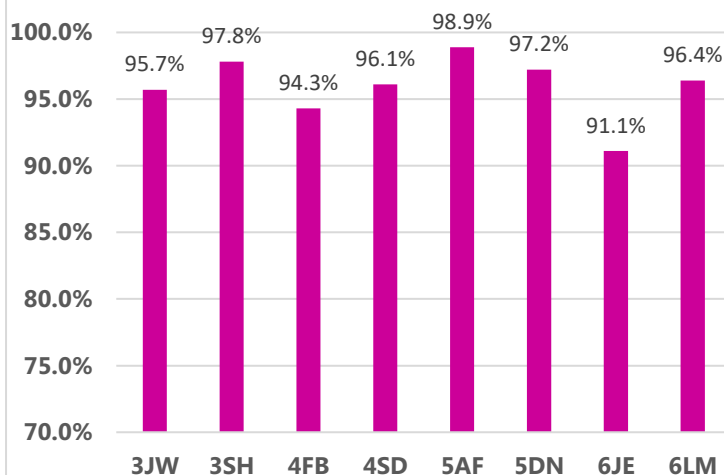

Key Stage 2 Attendance

Attendance Buddies: Gloria, Georgia, Thaiwa, Thomas, Ian Summer, Harry, George, Sophie, Stephanie and Noah

This week's Winners

Congratulations to classes **5AF and 1GC** for excellent attendance this week! **99.7% and 95.3%** Well Done! 367 children had 100% attendance this week. Thankyou for working together to improve attendance!

NEWS

Don't forget if your child is not going to be in school to **let school know before 9am** by either telephone, school app or email the school office (office@leamington.liverpool.sch.uk) if we do not hear from you this will be considered a safeguarding concern.

Please remember holidays should not be taken during term time.

A whole year has 365 days. A school year only has 190 days. Every day counts!

Joke Corner

Q. Why was school easier for cave people?

A. Because there was no history!

Attendance Raffle Winners

Nursery -

RKH -	RNB -
1LK -	1GC -
2SL -	2HG -
3SH/JO -	3JW -
4FB -	4SD -
5DN -	5AF -
6LM -	6JE -

Attendance Disco

The class with the highest dojo points at the end of the term will attend the disco!

The higher the class attendance the more dojo points you earn!!

RKH - 3 Dojos	RNB - 7 Dojo
1LK - 4 Dojos	1GC - 6 Dojo
2SW - 7 Dojos	2SL - 7 Dojo
3SH - 12 Dojo	3JW - 3 Dojo
4FB - 7 Dojo	4SD - 2 Dojo
5AF - 7 Dojos	5DC - 4 Dojo
6JE - 7 Dojos	6LM - 5 Dojos