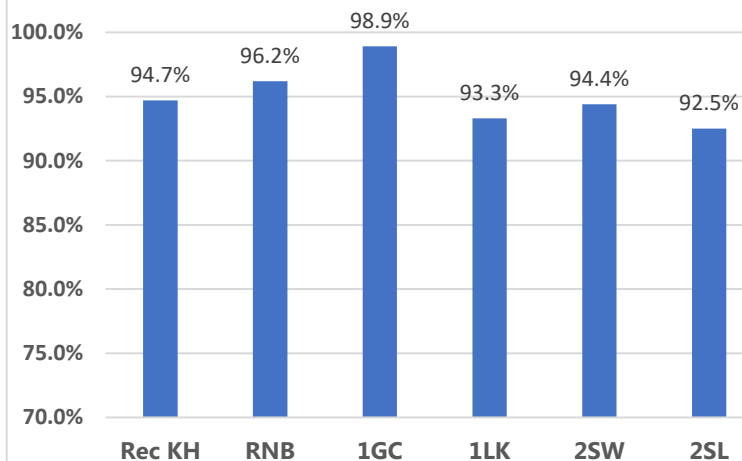

**Whole school attendance this week:**  
**94.8%**

**Whole school target attendance:**  
**97.0%**

### Reception and Key Stage 1 Attendance

### Key Stage 2 Attendance

**Attendance Buddies:** Gloria, Georgia, Thaiwa, Thomas, Ian Summer, Harry, George, Sophie, Stephanie and Noah

This week's Winners

Congratulations to classes **5AF and 1GC** for excellent attendance this week! **99.7% and 95.3%** Well Done! 367 children had 100% attendance this week. Thankyou for working together to improve attendance!