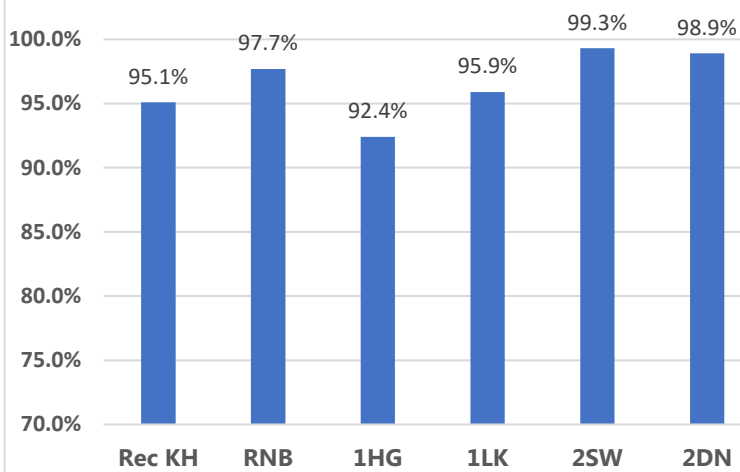

Leamington Community Primary School

Attendance Newsletter

Week: 11th September – 15th September 2023

Whole school attendance this week:
96.0%

Whole school target attendance:
97.0%

Reception and Key Stage 1 Attendance