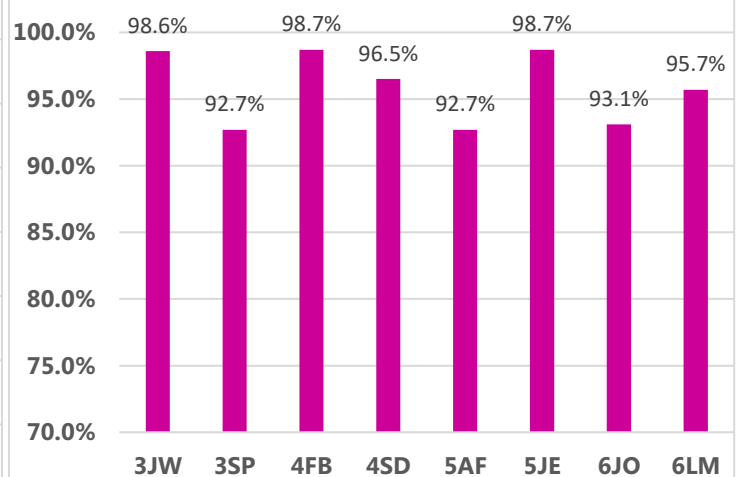

Key Stage 2 Attendance

Attendance Buddies: Sophie, Patryk, Ruby, Thomas, Leila, Logan, Jacob, Stephanie, Lucy & Daisy

This week's Winners

Congratulations to classes **4FB, 5JE and 2SW** for excellent attendance this week! **98.7% and 99.3%**

Well Done! 367 children had 100% attendance this week. Thankyou for working together to improve

NEWS

Don't forget if your child is not going to be in school to **let school know before 9am** by either telephone, school app or email the school office (office@leamington.liverpool.sch.uk) if we do not hear from you this will be considered a safeguarding concern.

Please remember holidays should not be taken during term time.

A whole year has 365 days. A school year only has 190 days. Every day counts!

Joke Corner

Q. What is a snake's favourite subject in school?

A. Hisssssstory

Attendance Raffle Winners

Nursery -

RKH -	RNB -
1LK -	1HG -
2SW -	2DN -
3SP -	3JW -
4FB -	4SD -
5JE -	5AF -
6LM -	6JE -

Attendance Disco

The class with the highest dojo points at the end of the term will attend the disco!

The higher the class attendance the more dojo points you earn!!

RKH -	RNB - 2 Dojos
1LK -	1HG -
2SW - 2 Dojos	2DN - 2 Dojos
3SP -	3JW - 2 Dojos
4FB - 2 Dojo	4SD - 1 Dojo
5JE - 2 Dojos	5DC -
6LM -	6LM -