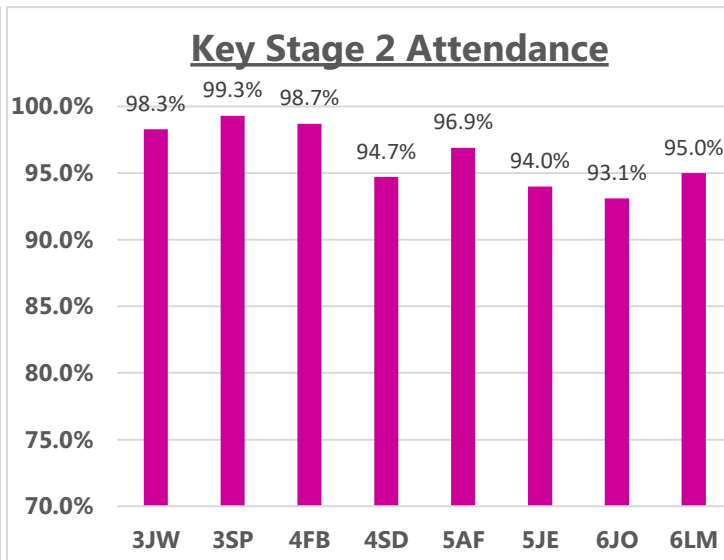

Leamington Community Primary School

Attendance Newsletter

Week: 18th September – 22nd September 2023

Whole school attendance this week:
95.5%

Whole school target attendance:
97.0%

Attendance Buddies:

Sophie, Patryk, Ruby, Thomas, Leila, Logan, Jacob, Stephanie, Lucy & Daisy

This week's Winners

Congratulations to classes **3SP and 1LK** for excellent attendance this week! **99.3% and 100%** Well Done! 370 children had 100% attendance this week. Thankyou for working together to improve attendance!

Please remember holidays should not be taken during term time.

A whole year has 365 days. A school year only has 190 days. Every day counts!

Joke Corner

Q. Which school supply is King of the classroom?

A. A ruler!!!