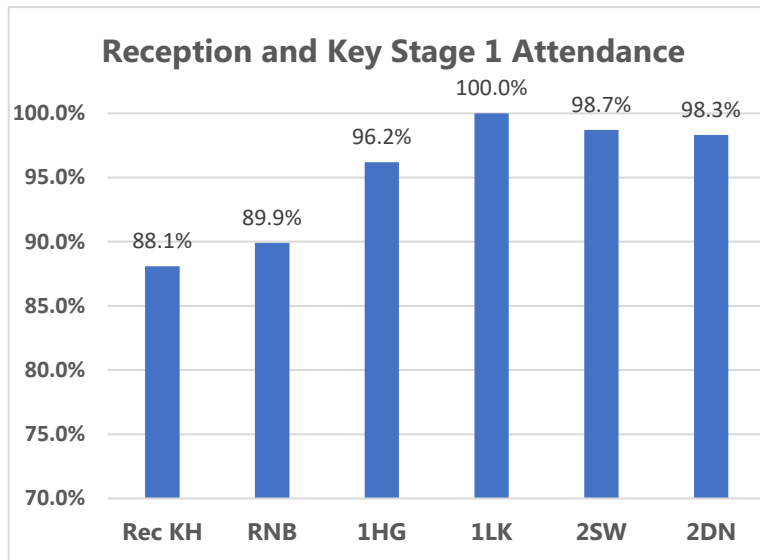

Leamington Community Primary School

Attendance Newsletter

Week: 18th September – 22nd September 2023

Whole school attendance this week:
95.5%

Whole school target attendance:
97.0%

Attendance Buddies:

Sophie, Patryk, Ruby, Thomas, Leila, Logan, Jacob, Stephanie, Lucy & Daisy

This week's Winners

Congratulations to classes **3SP and 1LK** for excellent attendance this week! **99.3% and 100%** Well Done! 370 children had 100% attendance this week. Thankyou for working together to improve attendance!