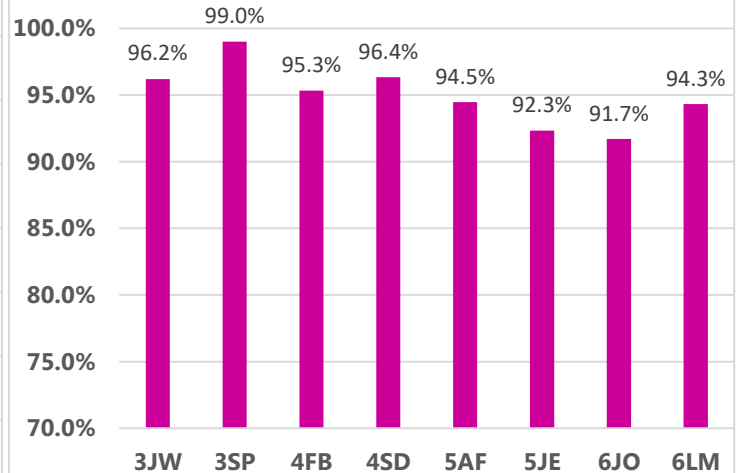

Leamington Community Primary School

Attendance Newsletter

Week: 25th September – 29th September 2023

Whole school attendance this week:
94.9%

Whole school target attendance:
97.0%

Reception and Key Stage 1 Attendance

Key Stage 2 Attendance

Attendance Buddies:

Sophie, Patryk, Ruby, Thomas, Leila, Logan, Jacob, Stephanie, Lucy & Daisy

This week's Winners

Congratulations to classes **3SP and 2DN** for excellent attendance this week! **98.3% and 99.0%** Well Done! 351 children had 100% attendance this week. Thankyou for working together to improve attendance!