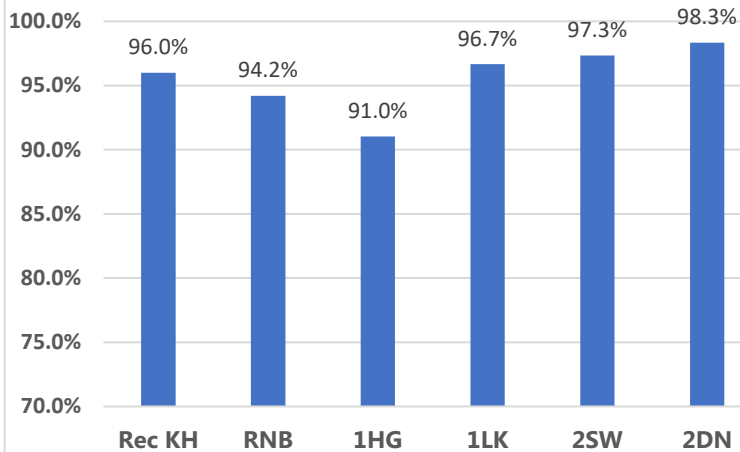

Leamington Community Primary School

Attendance Newsletter

Week: 25th September – 29th September 2023

Whole school attendance this week:
94.9%

Whole school target attendance:
97.0%

Reception and Key Stage 1 Attendance

Key Stage 2 Attendance

Attendance Buddies:

Sophie, Patryk, Ruby, Thomas, Leila, Logan, Jacob, Stephanie, Lucy & Daisy

This week's Winners

Congratulations to classes **3SP and 2DN** for excellent attendance this week! **98.3% and 99.0%** Well Done! 351 children had 100% attendance this week. Thankyou for working together to improve attendance!