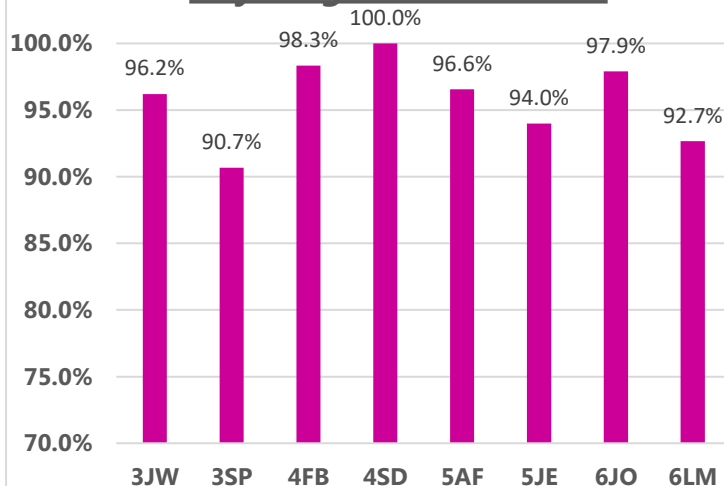

Whole school attendance this week:
94.7%

Whole school target attendance:
97.0%

Reception and Key Stage 1 Attendance

Key Stage 2 Attendance

Attendance Buddies:

Sophie, Patryk, Ruby, Thomas, Leila, Logan, Jacob, Stephanie, Lucy & Daisy

This week's Winners

Congratulations to classes **4FB and 2DN** for excellent attendance this week! **100% and 97.0%** Well Done! 348 children had 100% attendance this week. Thankyou for working together to improve attendance!