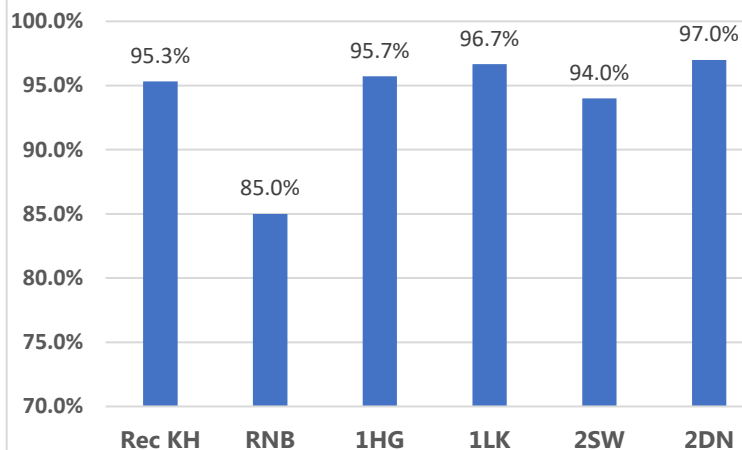

Whole school attendance this week:
94.7%

Whole school target attendance:
97.0%

Reception and Key Stage 1 Attendance

Key Stage 2 Attendance

Attendance Buddies:

Sophie, Patryk, Ruby, Thomas, Leila, Logan, Jacob, Stephanie, Lucy & Daisy

This week's Winners

Congratulations to classes **4FB and 2DN** for excellent attendance this week! **100% and 97.0%** Well Done! 348 children had 100% attendance this week. Thankyou for working together to improve attendance!